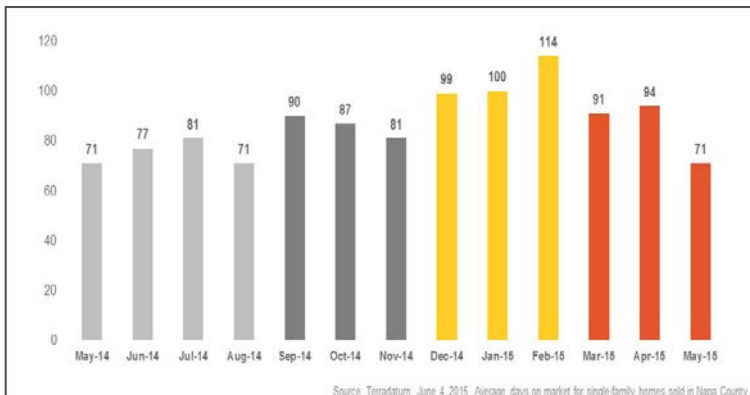

Napa County

Monthly Real Estate Update (As of June 4, 2015)

Median Sales Price

Months' Supply of Inventory

Average Days on Market

Sales Price as % of Original Price