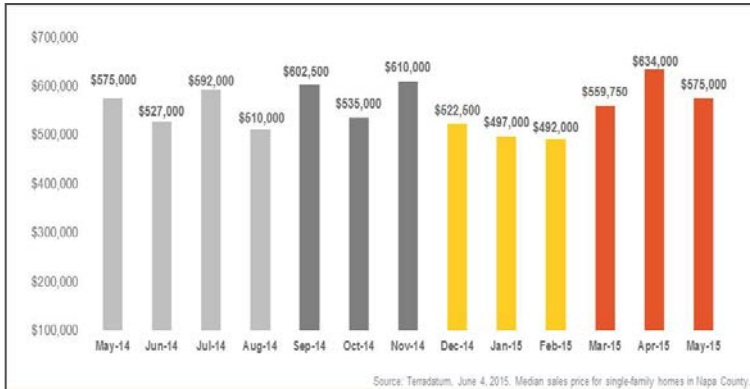

Napa County

Monthly Real Estate Update (As of June 4, 2015)

Median Sales Price

Months' Supply of Inventory

Average Days on Market

Sales Price as % of Original Price