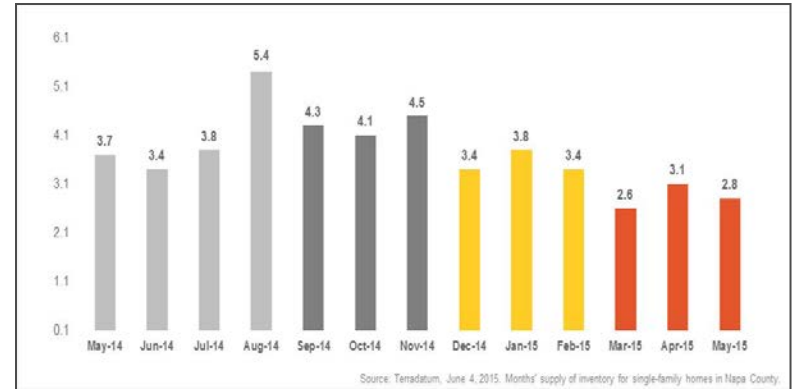

Napa County

Monthly Real Estate Update (As of June 4, 2015)

Median Sales Price

Months' Supply of Inventory

Average Days on Market

Sales Price as % of Original Price