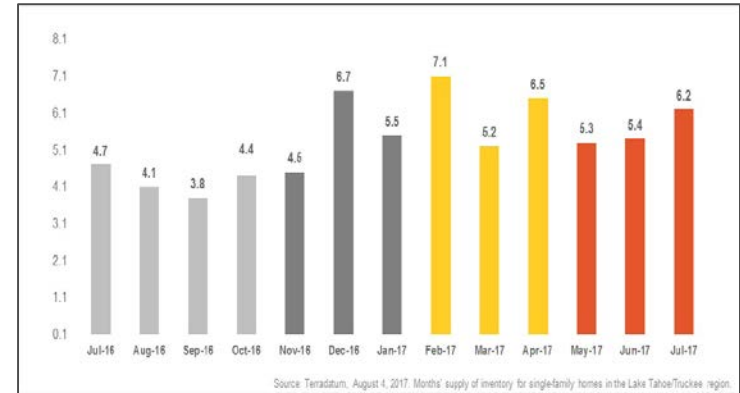

Lake Tahoe/Truckee Single-Family Homes

Monthly Real Estate Update *(as of August 4, 2017)*

Median Sales Price

Months' Supply of Inventory

Average Days on Market

Sales Price as % of Original Price