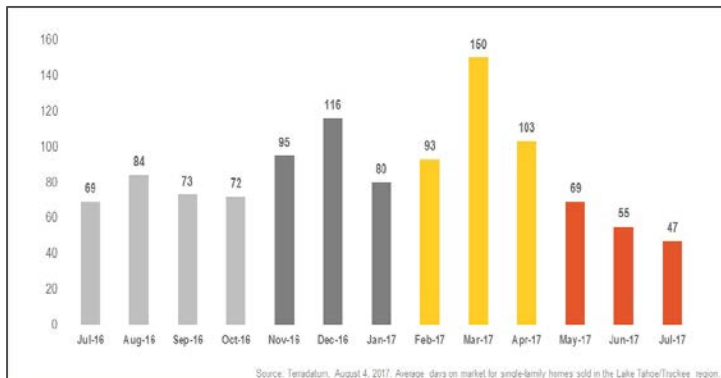

Lake Tahoe/Truckee Single-Family Homes

Monthly Real Estate Update *(as of August 4, 2017)*

Median Sales Price

Months' Supply of Inventory

Average Days on Market

Sales Price as % of Original Price