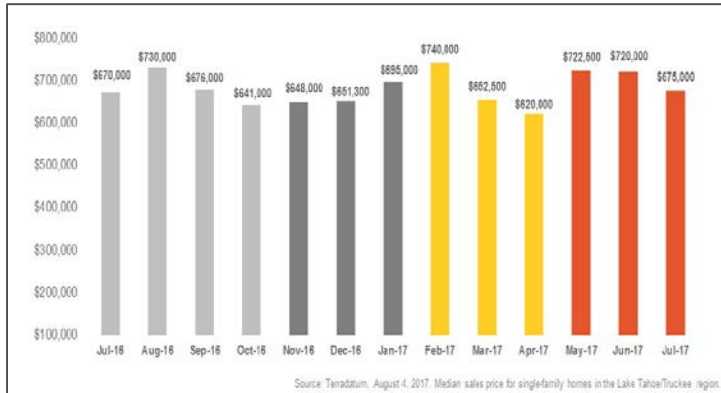

Lake Tahoe/Truckee Single-Family Homes

Monthly Real Estate Update *(as of August 4, 2017)*

Median Sales Price

Months' Supply of Inventory

Average Days on Market

Sales Price as % of Original Price