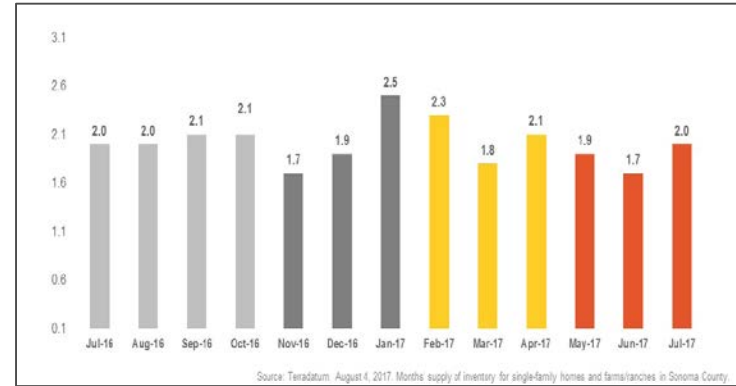

Sonoma County

Monthly Real Estate Update *(as of August 4, 2017)*

Median Sales Price

Months' Supply of Inventory

Average Days on Market

Sales Price as % of Original Price