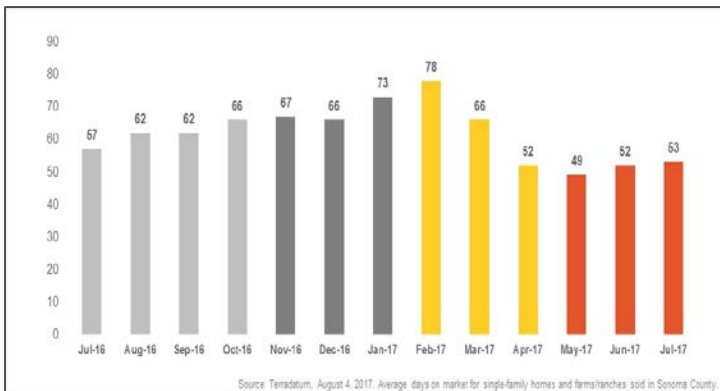

Sonoma County

Monthly Real Estate Update *(as of August 4, 2017)*

Median Sales Price

Months' Supply of Inventory

Average Days on Market

Sales Price as % of Original Price