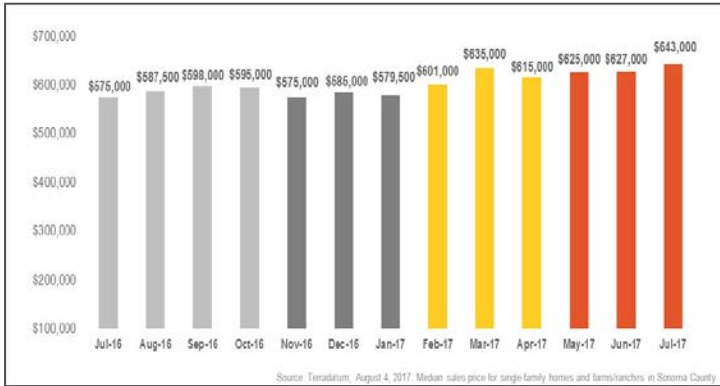

Sonoma County

Monthly Real Estate Update *(as of August 4, 2017)*

Median Sales Price

Months' Supply of Inventory

Average Days on Market

Sales Price as % of Original Price