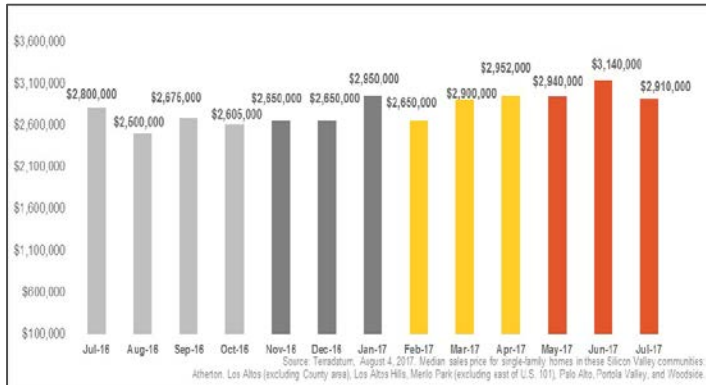

Silicon Valley

Monthly Real Estate Update (as of August 4, 2017)

Median Sales Price

Months' Supply of Inventory

Average Days on Market

Sales Price as % of Original Price