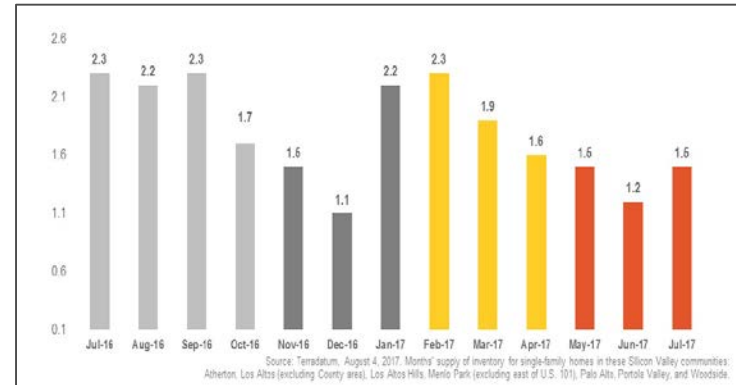

Silicon Valley

Monthly Real Estate Update (as of August 4, 2017)

Median Sales Price

Months' Supply of Inventory

Average Days on Market

Sales Price as % of Original Price