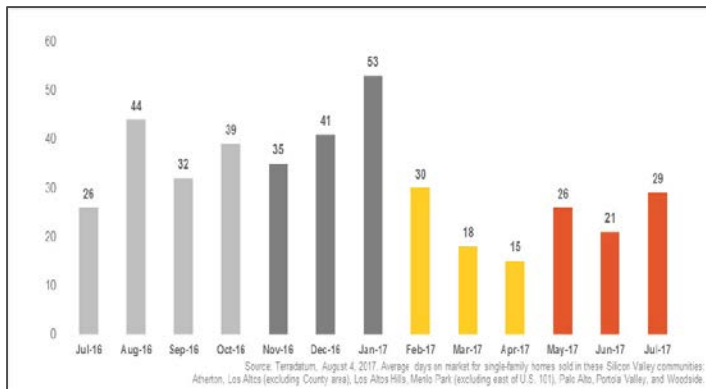

Silicon Valley

Monthly Real Estate Update (as of August 4, 2017)

Median Sales Price

Months' Supply of Inventory

Average Days on Market

Sales Price as % of Original Price