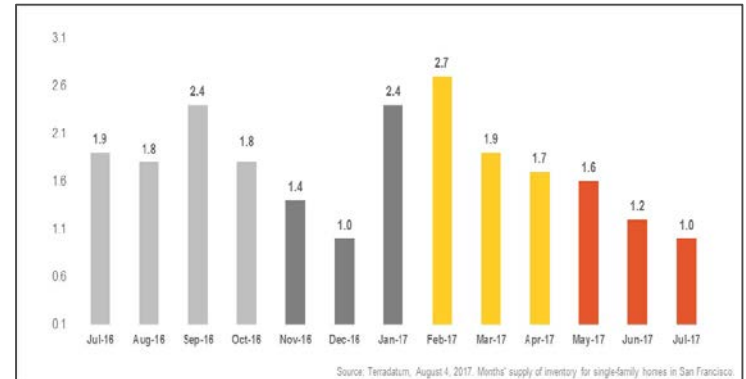

San Francisco Single-Family Homes

Monthly Real Estate Update *(as of August 4, 2017)*

Median Sales Price

Months' Supply of Inventory

Average Days on Market

Sales Price as % of Original Price