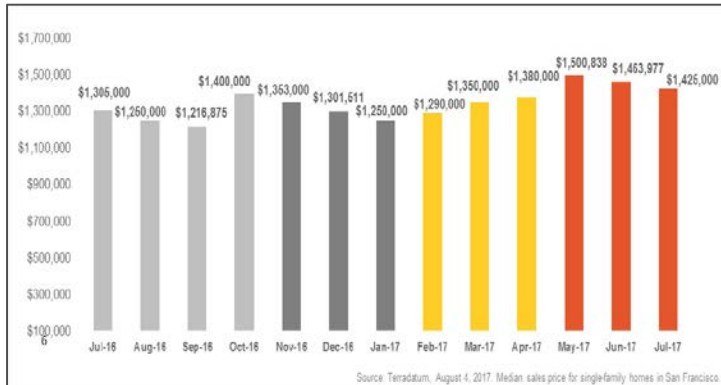

San Francisco Single-Family Homes

Monthly Real Estate Update *(as of August 4, 2017)*

Median Sales Price

Months' Supply of Inventory

Average Days on Market

Sales Price as % of Original Price