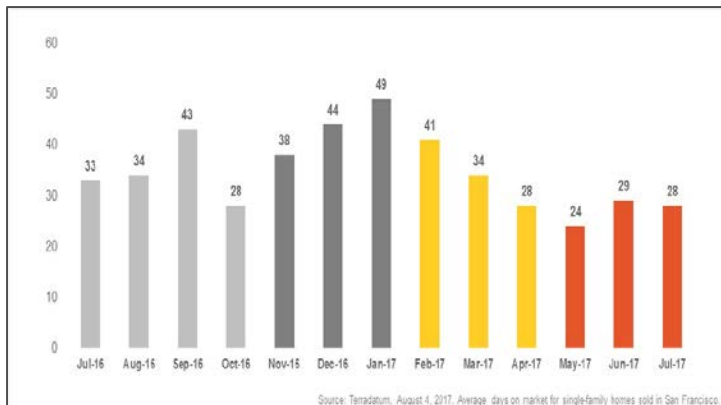

San Francisco Single-Family Homes

Monthly Real Estate Update *(as of August 4, 2017)*

Median Sales Price

Months' Supply of Inventory

Average Days on Market

Sales Price as % of Original Price