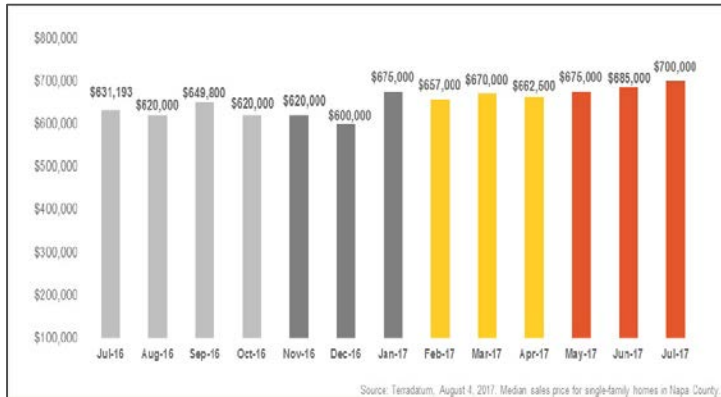

Napa County

Monthly Real Estate Update *(As of August 4, 2017)*

Median Sales Price

Months' Supply of Inventory

Average Days on Market

Sales Price as % of Original Price