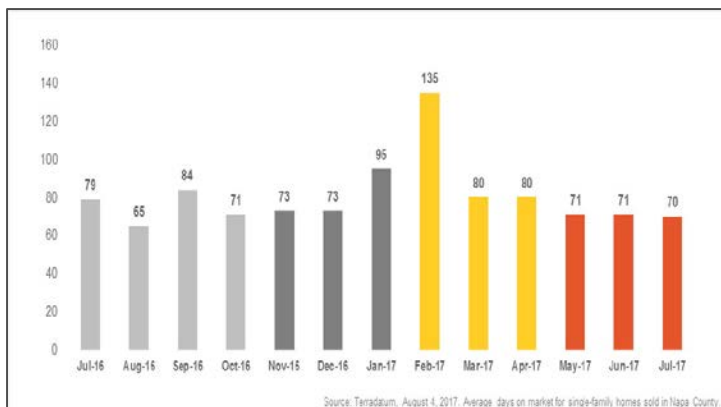

Napa County

Monthly Real Estate Update *(As of August 4, 2017)*

Median Sales Price

Months' Supply of Inventory

Average Days on Market

Sales Price as % of Original Price