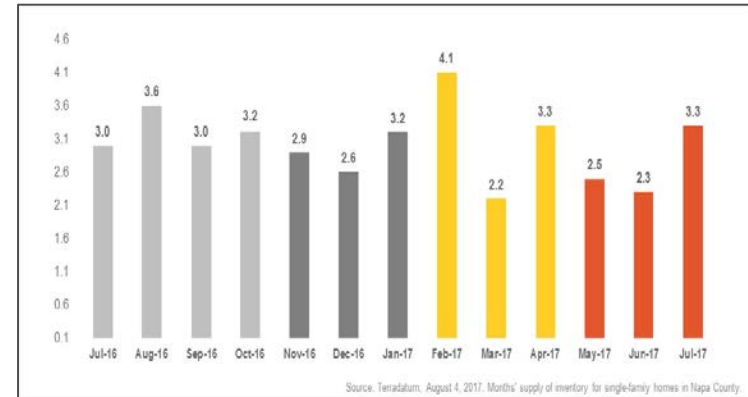

Napa County

Monthly Real Estate Update *(As of August 4, 2017)*

Median Sales Price

Months' Supply of Inventory

Average Days on Market

Sales Price as % of Original Price