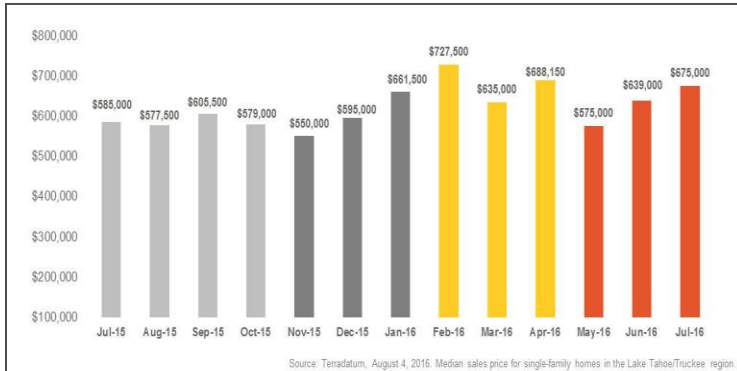

Lake Tahoe/Truckee Single-Family Homes

Monthly Real Estate Update *(as of August 4, 2016)*

Median Sales Price