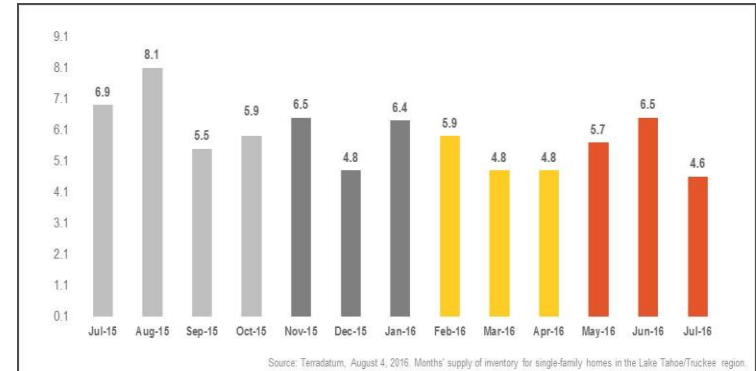

Months' Supply of Inventory