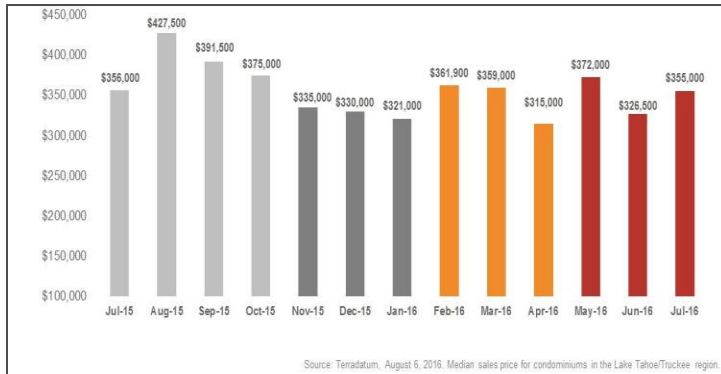

Lake Tahoe/Truckee Condominiums

Monthly Real Estate Update *(as of August 4, 2016)*

Median Sales Price

Months' Supply of Inventory

Average Days on Market

Sales Price as % of Original Price