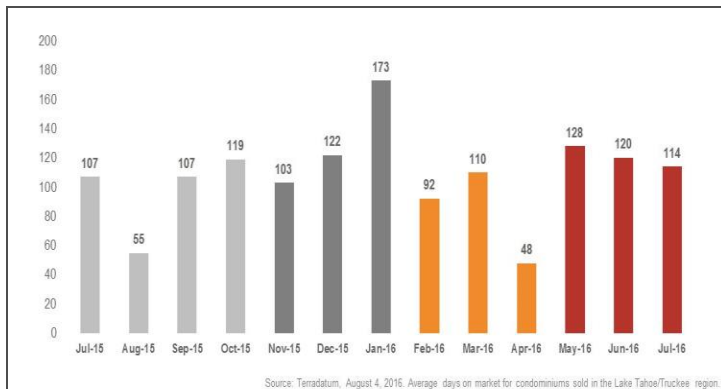

Lake Tahoe/Truckee Condominiums

Monthly Real Estate Update *(as of August 4, 2016)*

Median Sales Price

Months' Supply of Inventory

Average Days on Market

Sales Price as % of Original Price