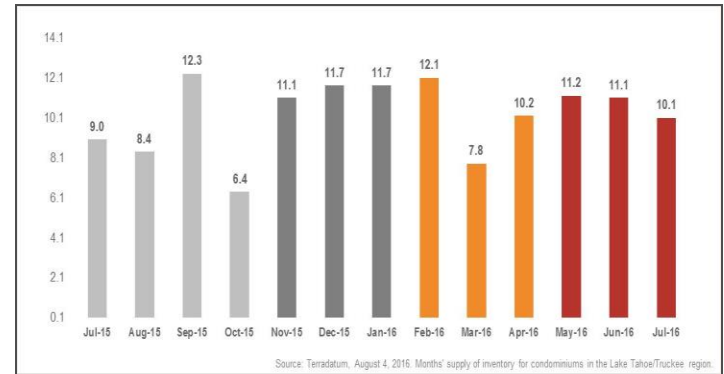

Lake Tahoe/Truckee Condominiums

Monthly Real Estate Update *(as of August 4, 2016)*

Median Sales Price

Months' Supply of Inventory

Average Days on Market

Sales Price as % of Original Price