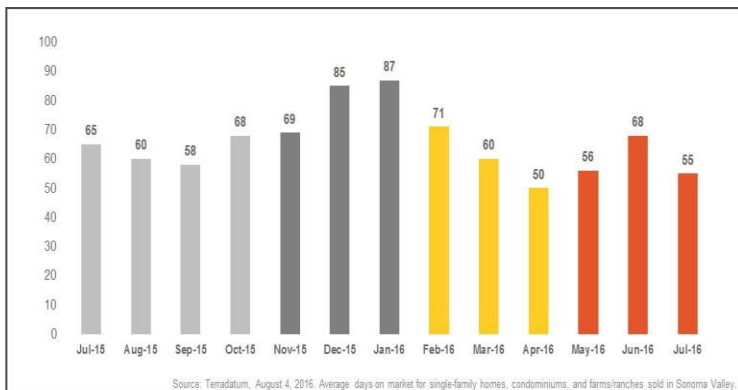

Sonoma Valley

Monthly Real Estate Update *(as of August 4, 2016)*

Median Sales Price

Months' Supply of Inventory

Average Days on Market

Sales Price as % of Original Price