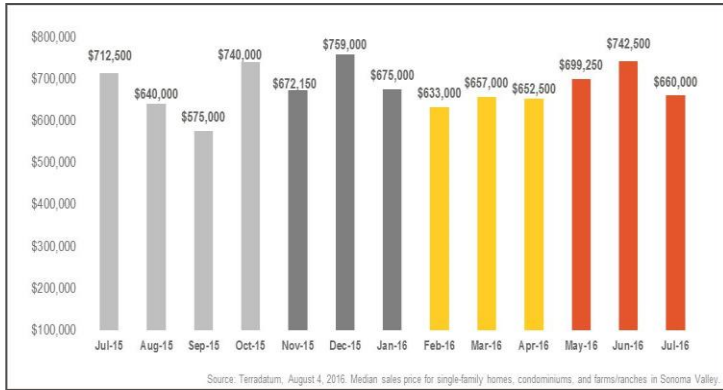

Sonoma Valley

Monthly Real Estate Update *(as of August 4, 2016)*

Median Sales Price

Months' Supply of Inventory

Average Days on Market

Sales Price as % of Original Price