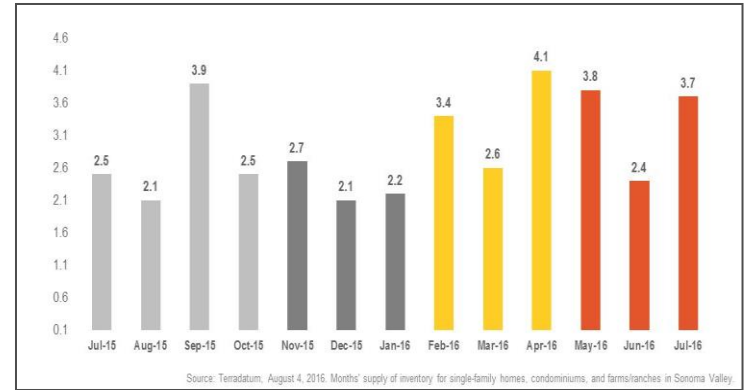

Sonoma Valley

Monthly Real Estate Update *(as of August 4, 2016)*

Median Sales Price

Months' Supply of Inventory

Average Days on Market

Sales Price as % of Original Price