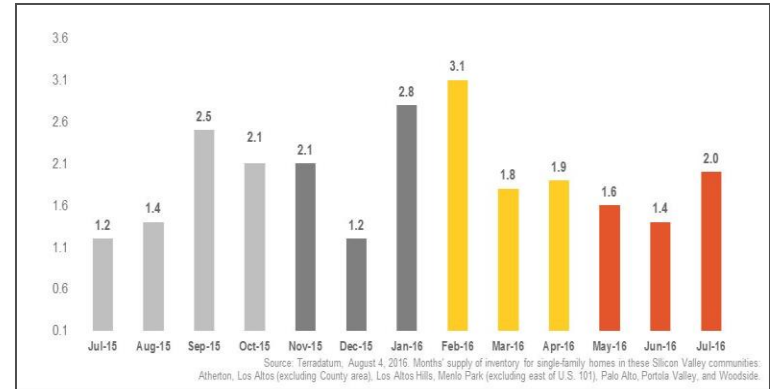

Silicon Valley

Monthly Real Estate Update *(as of August 4, 2016)*

Median Sales Price

Months' Supply of Inventory

Average Days on Market

Sales Price as % of Original Price