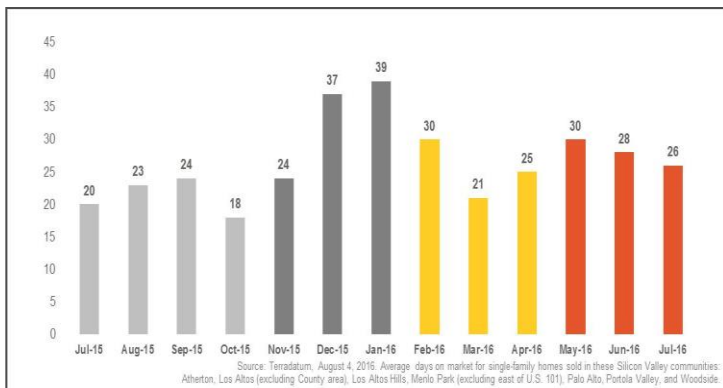

Silicon Valley

Monthly Real Estate Update *(as of August 4, 2016)*

Median Sales Price

Months' Supply of Inventory

Average Days on Market

Sales Price as % of Original Price