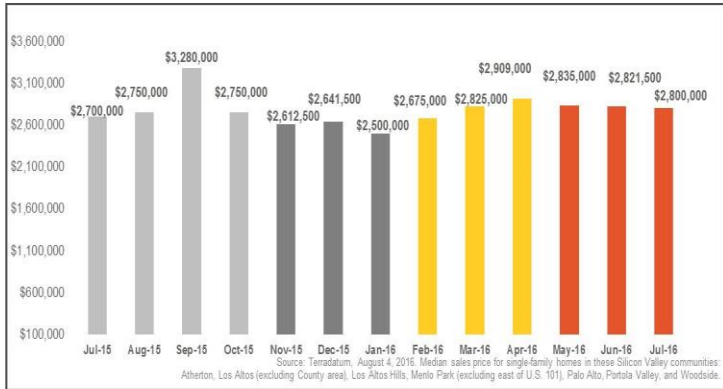

Silicon Valley

Monthly Real Estate Update *(as of August 4, 2016)*

Median Sales Price

Months' Supply of Inventory

Average Days on Market

Sales Price as % of Original Price