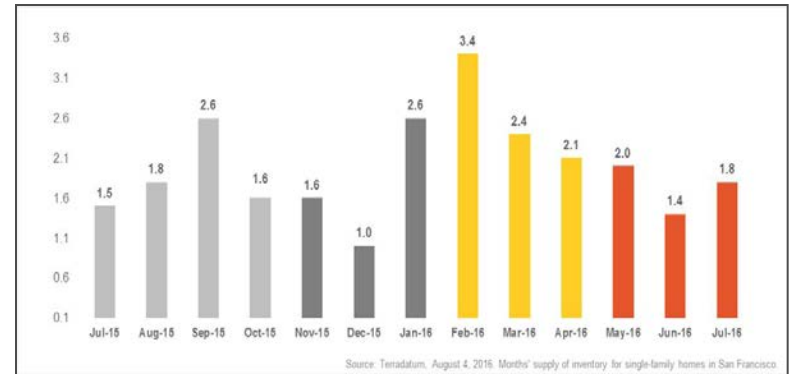

San Francisco Single-Family Homes

Monthly Real Estate Update *(as of August 4, 2016)*

Median Sales Price

Months' Supply of Inventory

Average Days on Market

Sales Price as % of Original Price