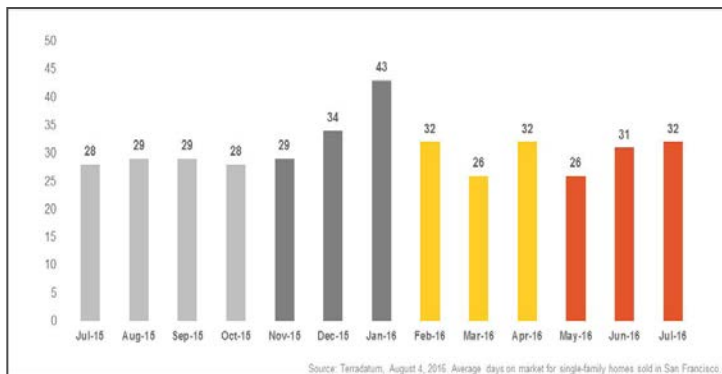

San Francisco Single-Family Homes

Monthly Real Estate Update *(as of August 4, 2016)*

Median Sales Price

Months' Supply of Inventory

Average Days on Market

Sales Price as % of Original Price