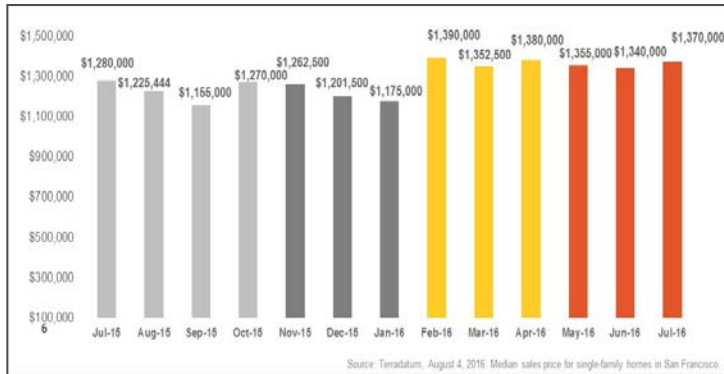

San Francisco Single-Family Homes

Monthly Real Estate Update *(as of August 4, 2016)*

Median Sales Price

Months' Supply of Inventory

Average Days on Market

Sales Price as % of Original Price