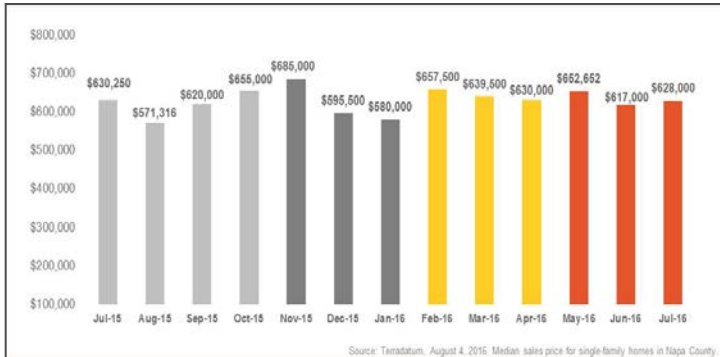

Napa County

Monthly Real Estate Update *(As of August 4, 2016)*

Median Sales Price

Months' Supply of Inventory

Average Days on Market

Sales Price as % of Original Price