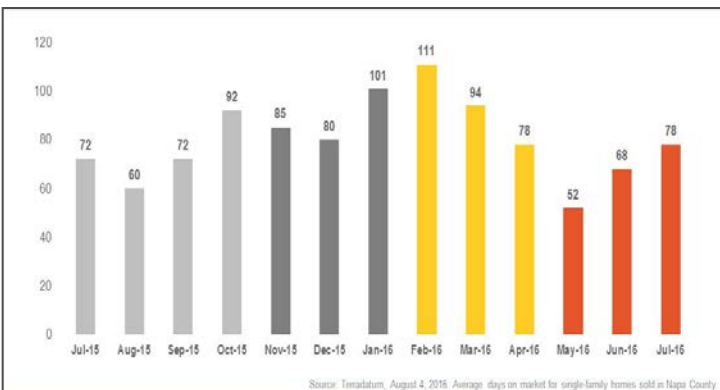

Napa County

Monthly Real Estate Update *(As of August 4, 2016)*

Median Sales Price

Months' Supply of Inventory

Average Days on Market

Sales Price as % of Original Price