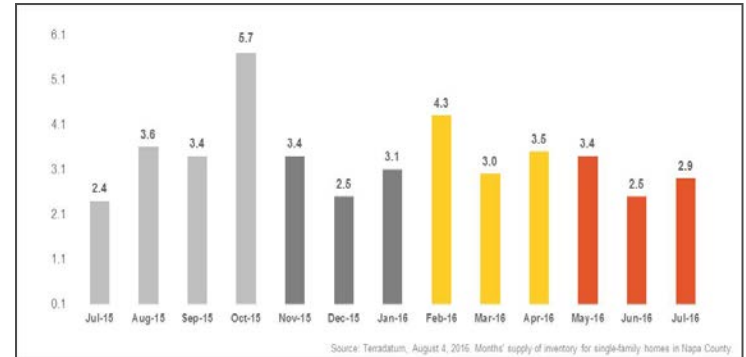

Napa County

Monthly Real Estate Update *(As of August 4, 2016)*

Median Sales Price

Months' Supply of Inventory

Average Days on Market

Sales Price as % of Original Price