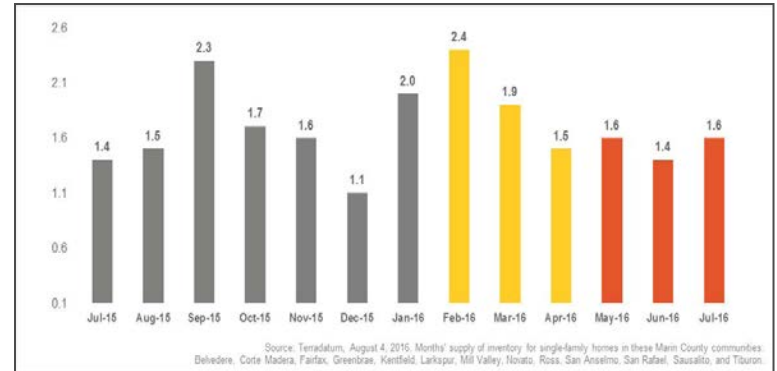

Marin County

Monthly Real Estate Update *(as of August 4, 2016)*

Median Sales Price

Months' Supply of Inventory

Average Days on Market

Sales Price as % of Original Price