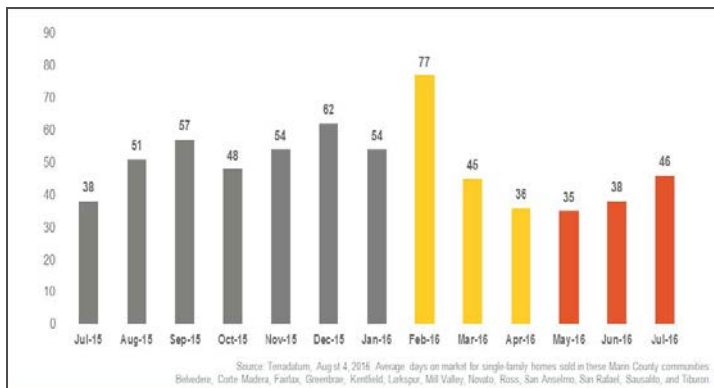

Marin County

Monthly Real Estate Update *(as of August 4, 2016)*

Median Sales Price

Months' Supply of Inventory

Average Days on Market

Sales Price as % of Original Price