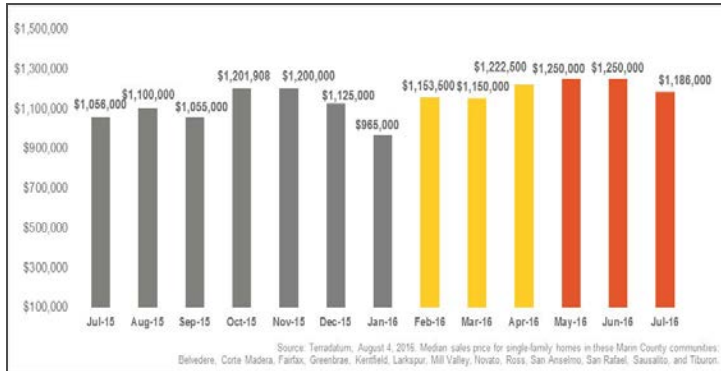

Marin County

Monthly Real Estate Update *(as of August 4, 2016)*

Median Sales Price

Months' Supply of Inventory

Average Days on Market

Sales Price as % of Original Price