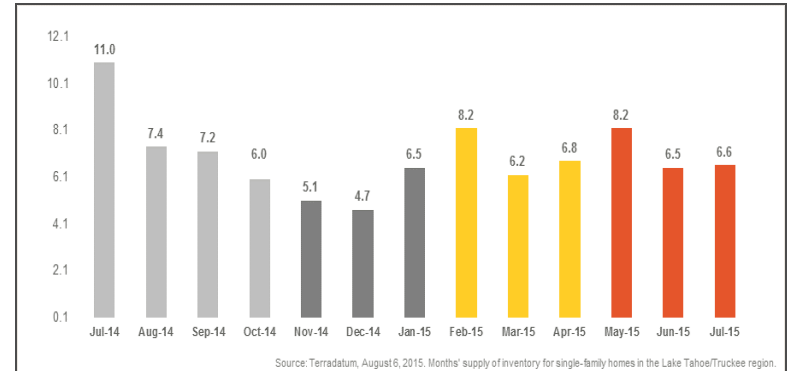

Lake Tahoe/Truckee Single-Family Homes

Monthly Real Estate Update *(as of August 6, 2015)*

Median Sales Price

Months' Supply of Inventory

Average Days on Market

Sales Price as % of Original Price