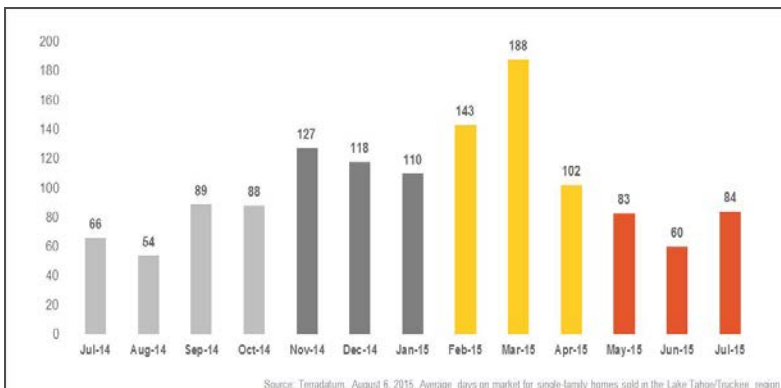

Lake Tahoe/Truckee Single-Family Homes

Monthly Real Estate Update *(as of August 6, 2015)*

Median Sales Price

Months' Supply of Inventory

Average Days on Market

Sales Price as % of Original Price