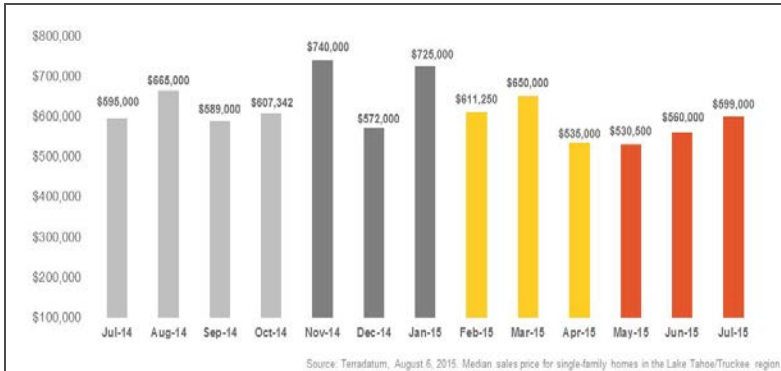

Lake Tahoe/Truckee Single-Family Homes

Monthly Real Estate Update *(as of August 6, 2015)*

Median Sales Price

Months' Supply of Inventory

Average Days on Market

Sales Price as % of Original Price