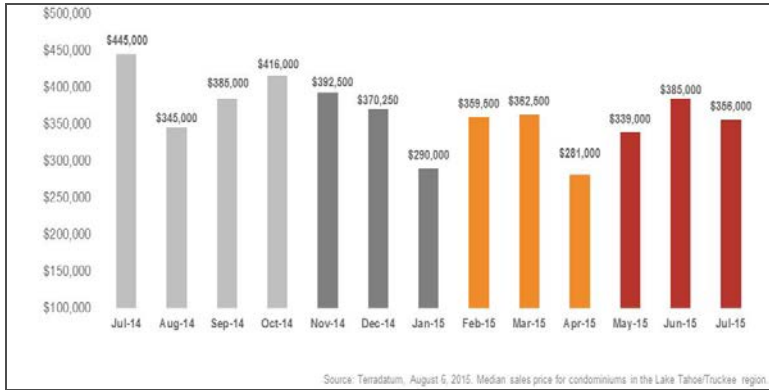

Lake Tahoe/Truckee Condominiums

Monthly Real Estate Update *(as of August 6, 2015)*

Median Sales Price

Months' Supply of Inventory

Average Days on Market

Sales Price as % of Original Price