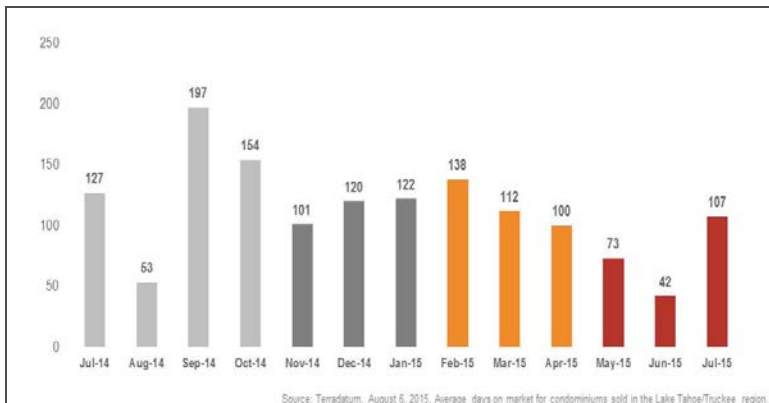

Lake Tahoe/Truckee Condominiums

Monthly Real Estate Update *(as of August 6, 2015)*

Median Sales Price

Months' Supply of Inventory

Average Days on Market

Sales Price as % of Original Price