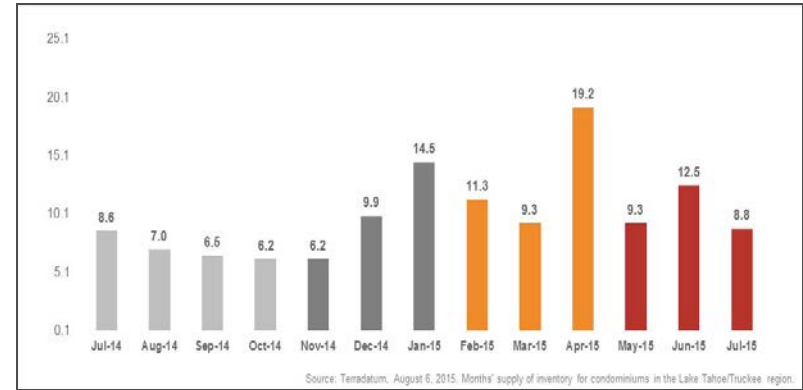

Lake Tahoe/Truckee Condominiums

Monthly Real Estate Update *(as of August 6, 2015)*

Median Sales Price

Months' Supply of Inventory

Average Days on Market

Sales Price as % of Original Price