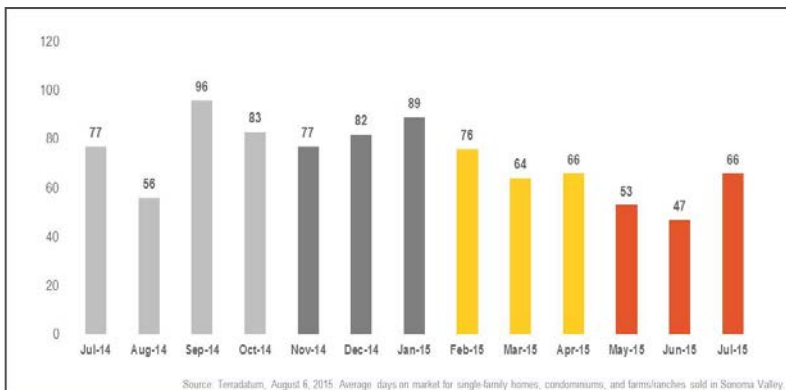

Sonoma Valley

Monthly Real Estate Update *(as of August 6, 2015)*

Median Sales Price

Months' Supply of Inventory

Average Days on Market

Sales Price as % of Original Price