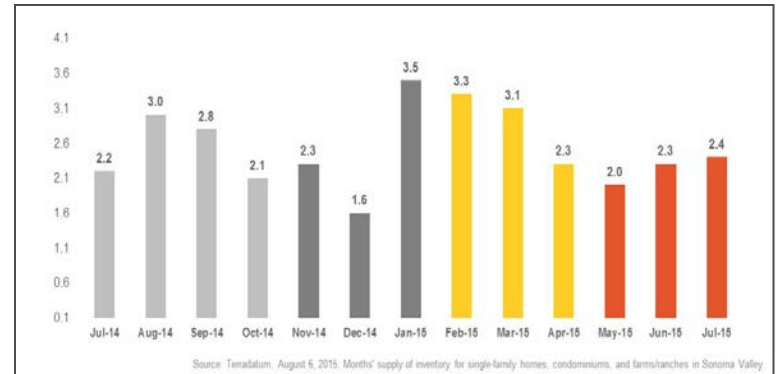

Sonoma Valley

Monthly Real Estate Update *(as of August 6, 2015)*

Median Sales Price

Months' Supply of Inventory

Average Days on Market

Sales Price as % of Original Price