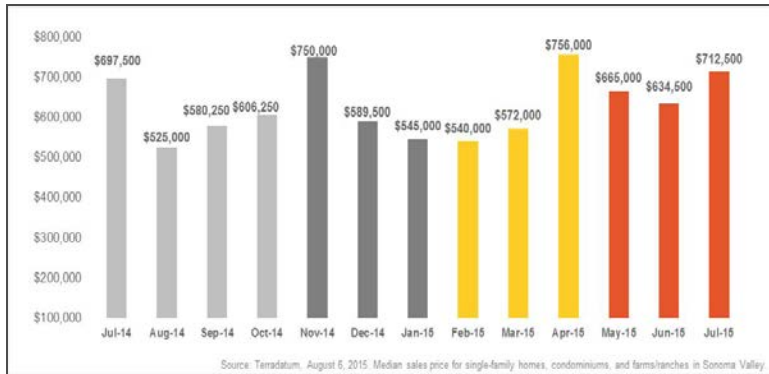

Sonoma Valley

Monthly Real Estate Update *(as of August 6, 2015)*

Median Sales Price

Months' Supply of Inventory

Average Days on Market

Sales Price as % of Original Price