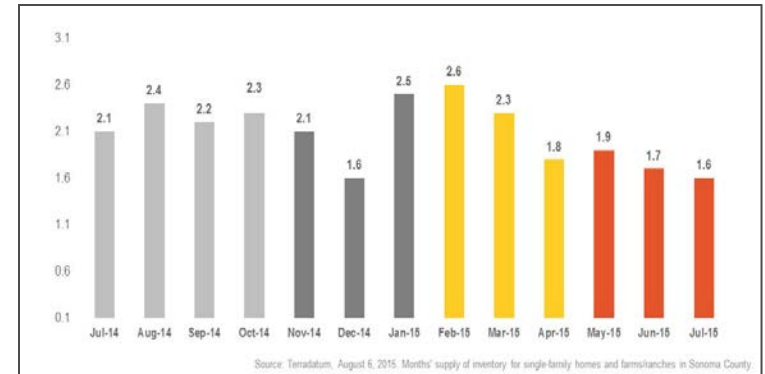

Sonoma County

Monthly Real Estate Update *(as of August 6, 2015)*

Median Sales Price

Months' Supply of Inventory

Average Days on Market

Sales Price as % of Original Price