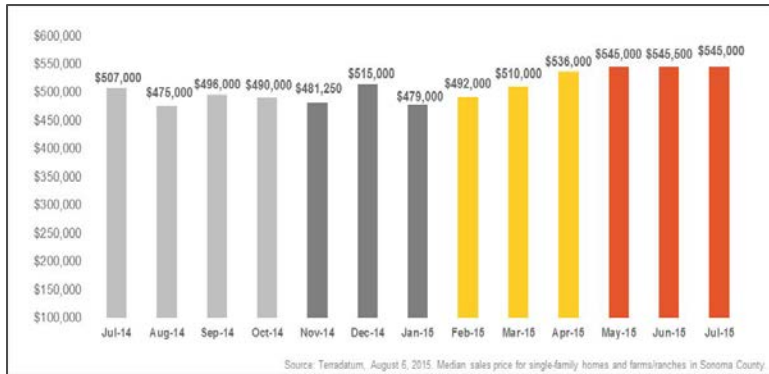

Sonoma County

Monthly Real Estate Update *(as of August 6, 2015)*

Median Sales Price

Months' Supply of Inventory

Average Days on Market

Sales Price as % of Original Price