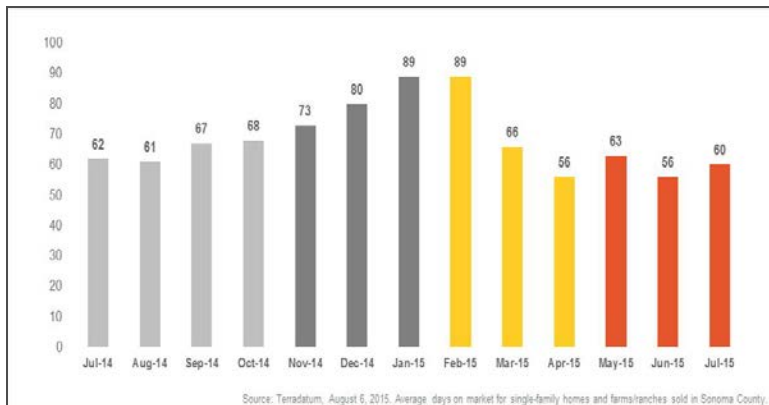

Sonoma County

Monthly Real Estate Update *(as of August 6, 2015)*

Median Sales Price

Months' Supply of Inventory

Average Days on Market

Sales Price as % of Original Price