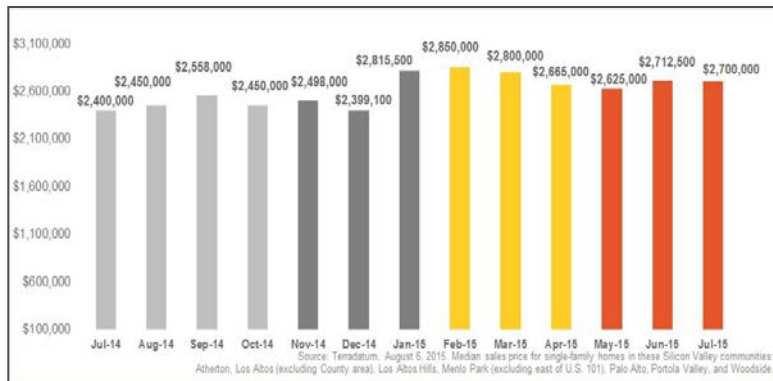

Silicon Valley

Monthly Real Estate Update *(as of August 6, 2015)*

Median Sales Price

Months' Supply of Inventory

Average Days on Market

Sales Price as % of Original Price