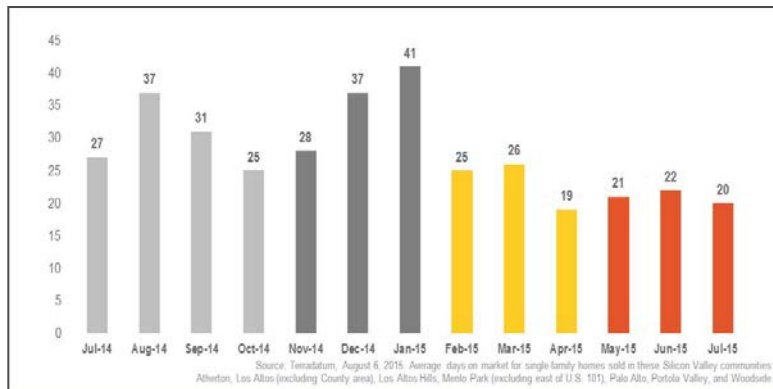

Silicon Valley

Monthly Real Estate Update *(as of August 6, 2015)*

Median Sales Price

Months' Supply of Inventory

Average Days on Market

Sales Price as % of Original Price