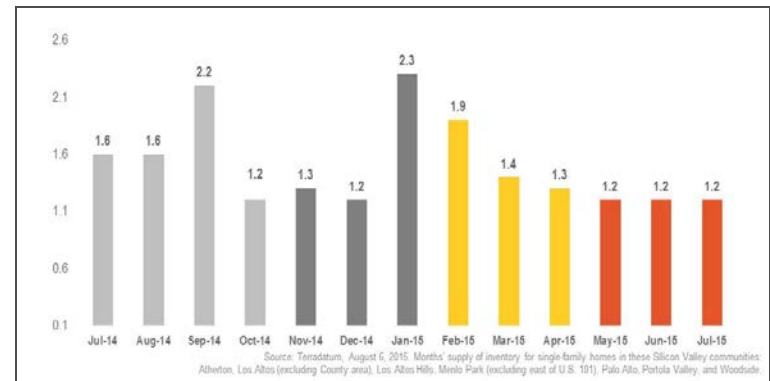

Silicon Valley

Monthly Real Estate Update *(as of August 6, 2015)*

Median Sales Price

Months' Supply of Inventory

Average Days on Market

Sales Price as % of Original Price