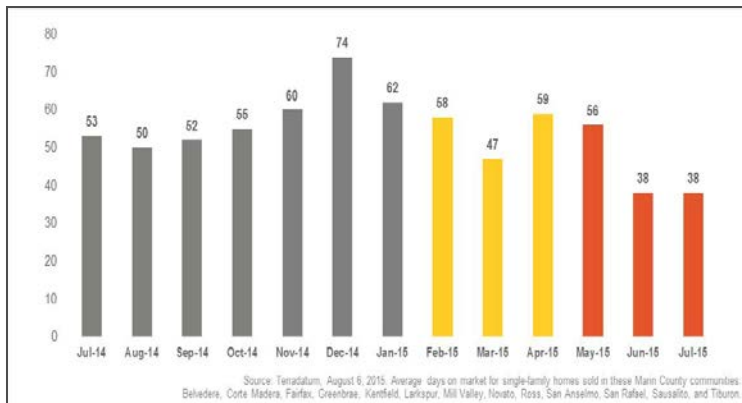

Marin County

Monthly Real Estate Update *(as of August 6, 2015)*

Median Sales Price

Months' Supply of Inventory

Average Days on Market

Sales Price as % of Original Price