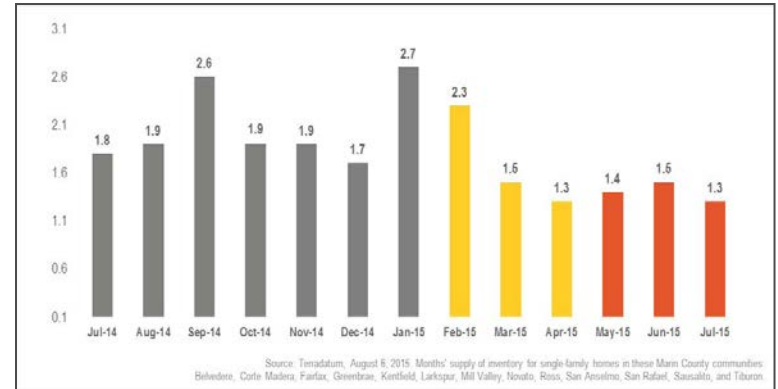

Marin County

Monthly Real Estate Update *(as of August 6, 2015)*

Median Sales Price

Months' Supply of Inventory

Average Days on Market

Sales Price as % of Original Price