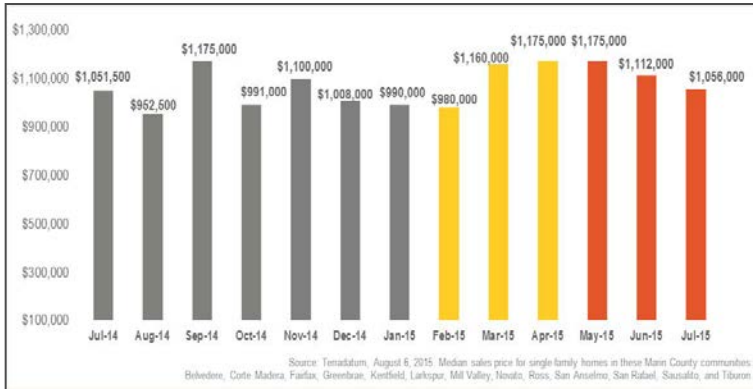

Marin County

Monthly Real Estate Update *(as of August 6, 2015)*

Median Sales Price

Months' Supply of Inventory

Average Days on Market

Sales Price as % of Original Price