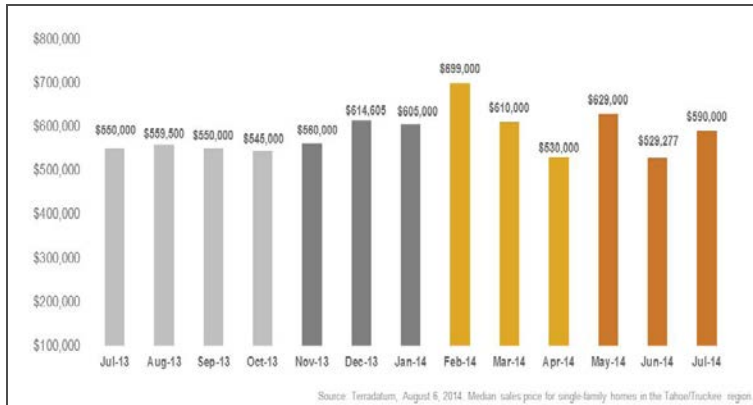

Tahoe | Truckee Single-Family Homes

Monthly Market Update *(as of August 6, 2014)*

Median Sales Price

Months' Supply of Inventory

Average Days on Market

Sales Price as % of Original Price