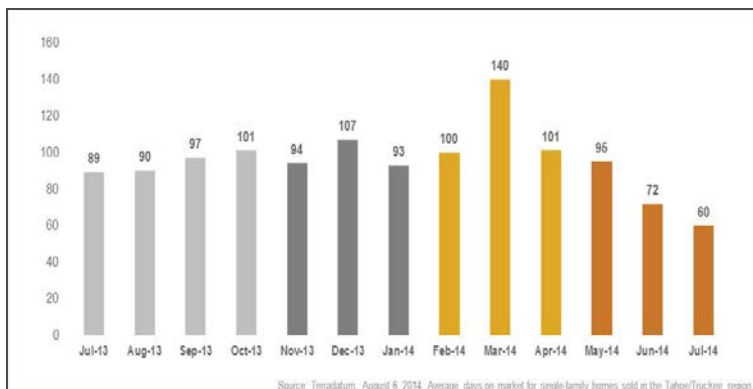

Tahoe | Truckee Single-Family Homes

Monthly Market Update *(as of August 6, 2014)*

Median Sales Price

Months' Supply of Inventory

Average Days on Market

Sales Price as % of Original Price