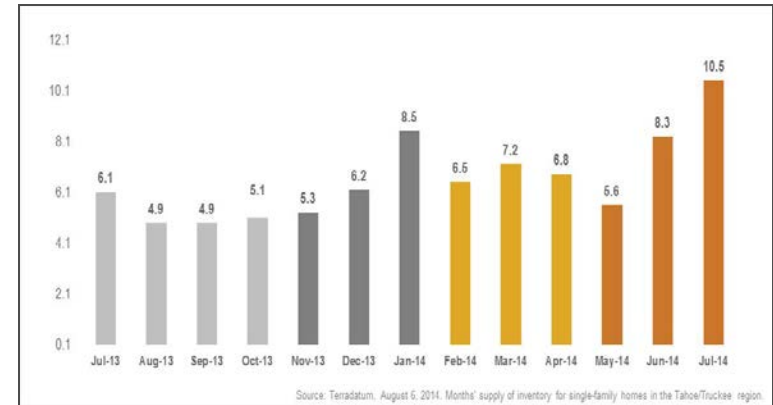

Tahoe | Truckee Single-Family Homes

Monthly Market Update *(as of August 6, 2014)*

Median Sales Price

Months' Supply of Inventory

Average Days on Market

Sales Price as % of Original Price