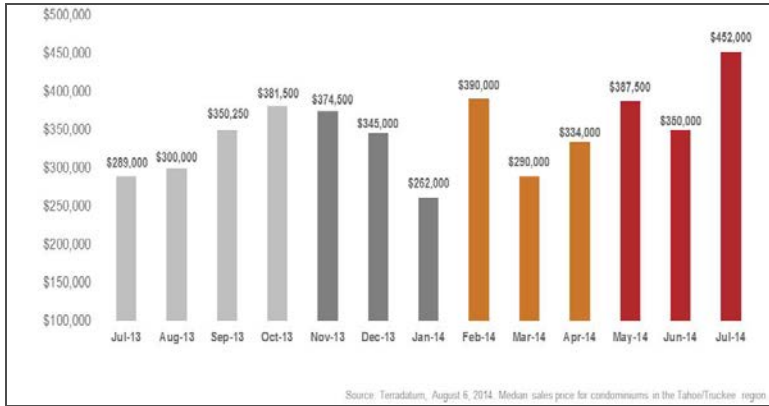

Tahoe | Truckee Condominiums

Monthly Market Update *(as of August 6, 2014)*

Median Sales Price

Months' Supply of Inventory

Average Days on Market

Sales Price as % of Original Price