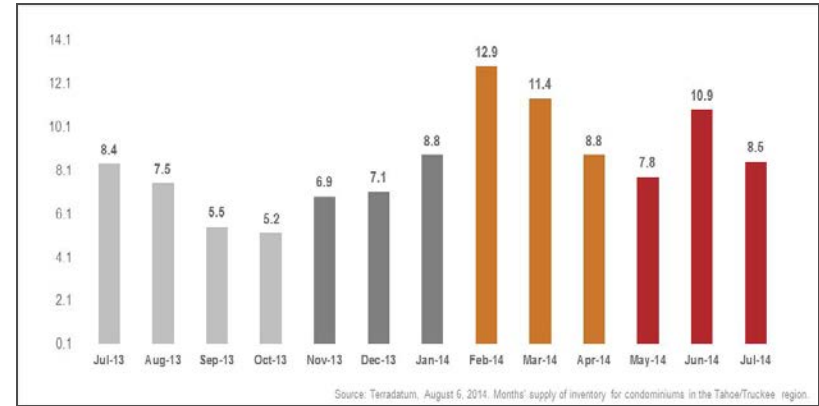

Tahoe | Truckee Condominiums

Monthly Market Update *(as of August 6, 2014)*

Median Sales Price

Months' Supply of Inventory

Average Days on Market

Sales Price as % of Original Price