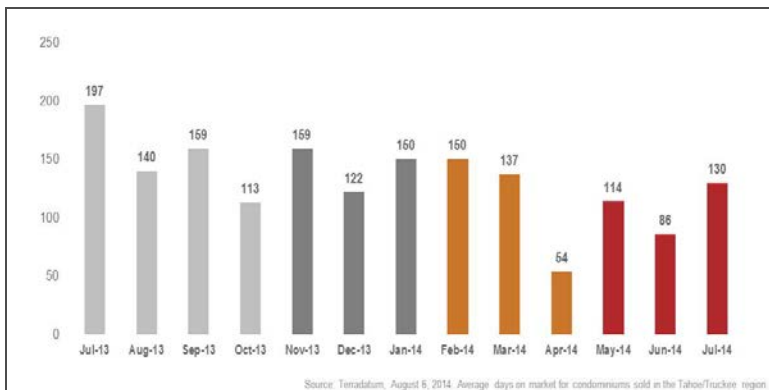

Tahoe | Truckee Condominiums

Monthly Market Update *(as of August 6, 2014)*

Median Sales Price

Months' Supply of Inventory

Average Days on Market

Sales Price as % of Original Price