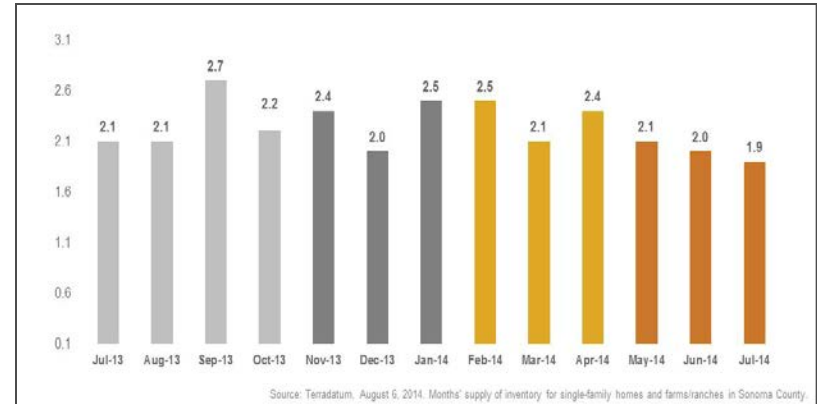

Sonoma County

Monthly Market Update *(as of August 6, 2014)*

Median Sales Price

Months' Supply of Inventory

Average Days on Market

Sales Price as % of Original Price