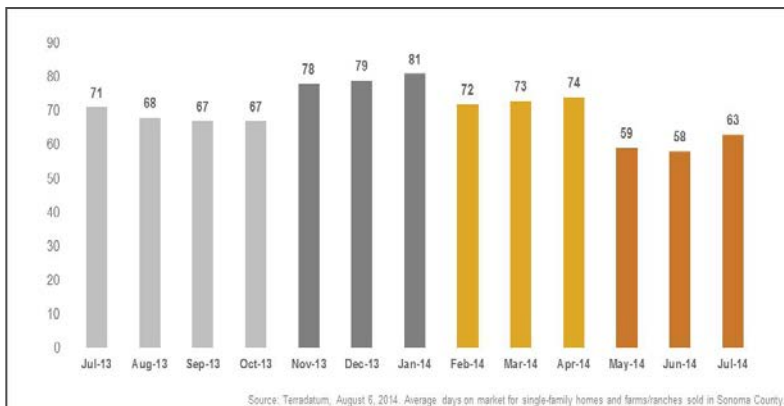

Sonoma County

Monthly Market Update *(as of August 6, 2014)*

Median Sales Price

Months' Supply of Inventory

Average Days on Market

Sales Price as % of Original Price