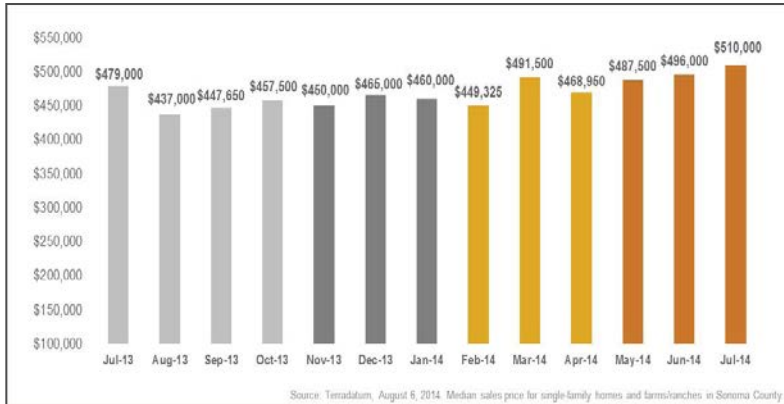

Sonoma County

Monthly Market Update *(as of August 6, 2014)*

Median Sales Price

Months' Supply of Inventory

Average Days on Market

Sales Price as % of Original Price