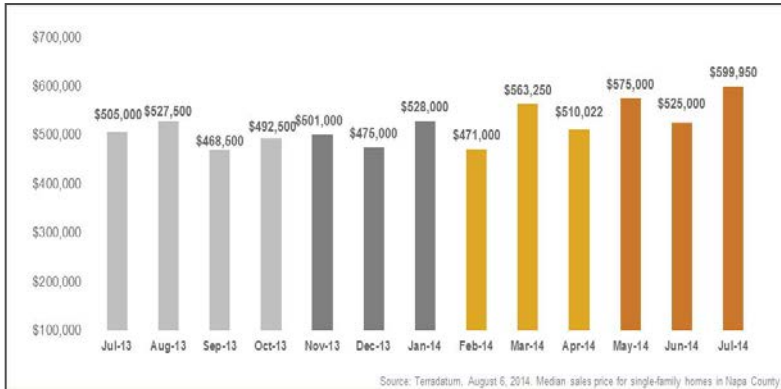

Napa County

Monthly Market Update (As of August 6, 2014)

Median Sales Price

Months' Supply of Inventory

Average Days on Market

Sales Price as % of Original Price