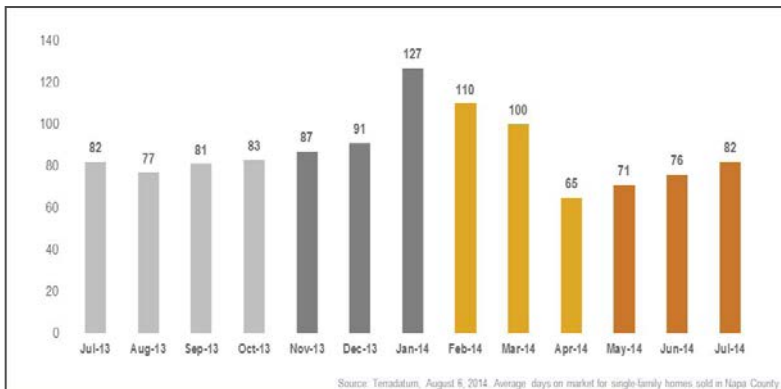

Napa County

Monthly Market Update (As of August 6, 2014)

Median Sales Price

Months' Supply of Inventory

Average Days on Market

Sales Price as % of Original Price