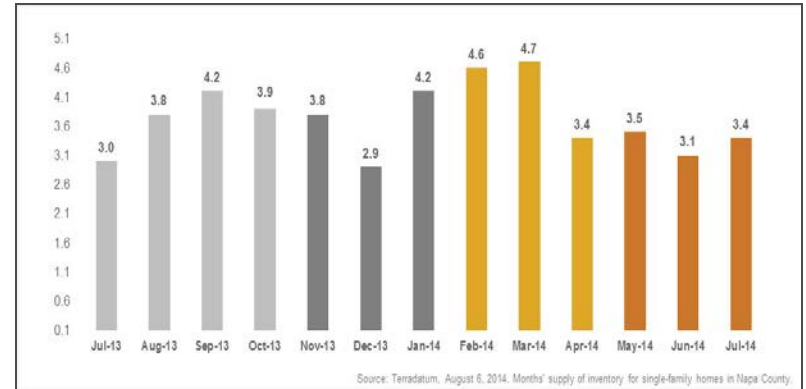

Napa County

Monthly Market Update (As of August 6, 2014)

Median Sales Price

Months' Supply of Inventory

Average Days on Market

Sales Price as % of Original Price