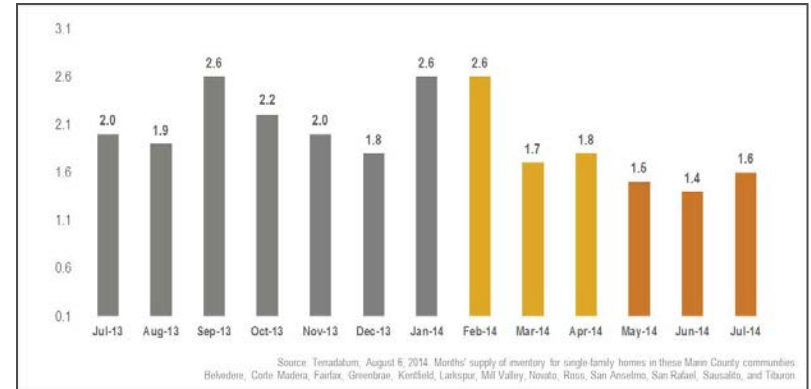

Marin County

Monthly Market Update *(as of August 6, 2014)*

Median Sales Price

Months' Supply of Inventory

Average Days on Market

Sales Price as % of Original Price