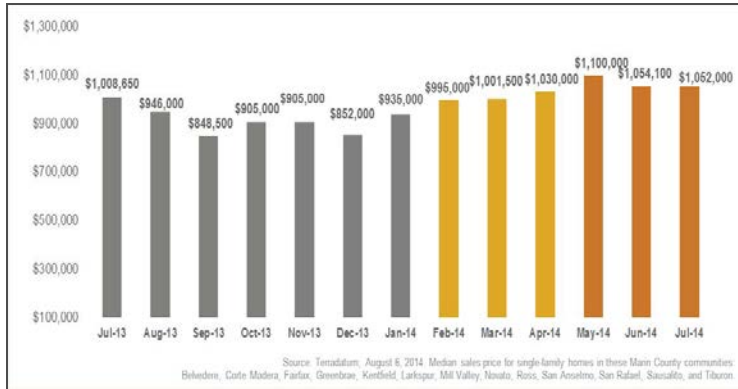

Marin County

Monthly Market Update *(as of August 6, 2014)*

Median Sales Price

Months' Supply of Inventory

Average Days on Market

Sales Price as % of Original Price