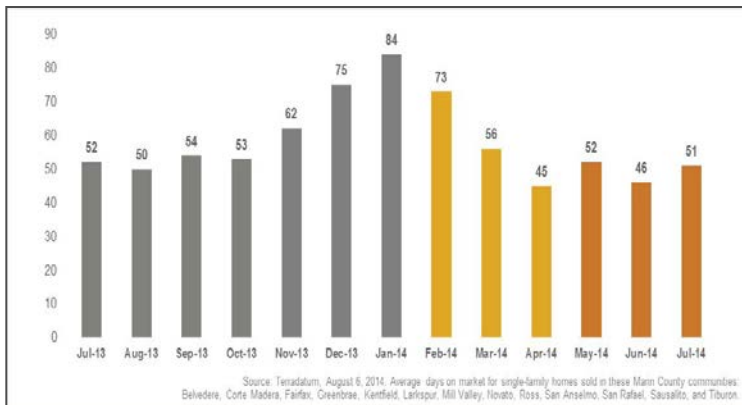

Marin County

Monthly Market Update *(as of August 6, 2014)*

Median Sales Price

Months' Supply of Inventory

Average Days on Market

Sales Price as % of Original Price