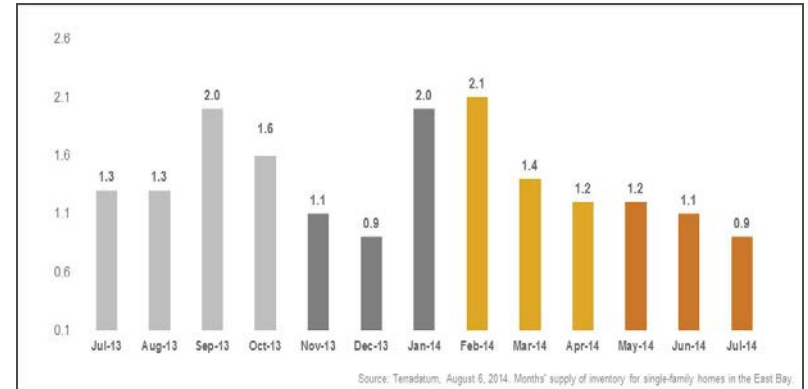

East Bay

Monthly Market Update *(as of August 6, 2014)*

Median Sales Price

Months' Supply of Inventory

Average Days on Market

Sales Price as % of Original Price