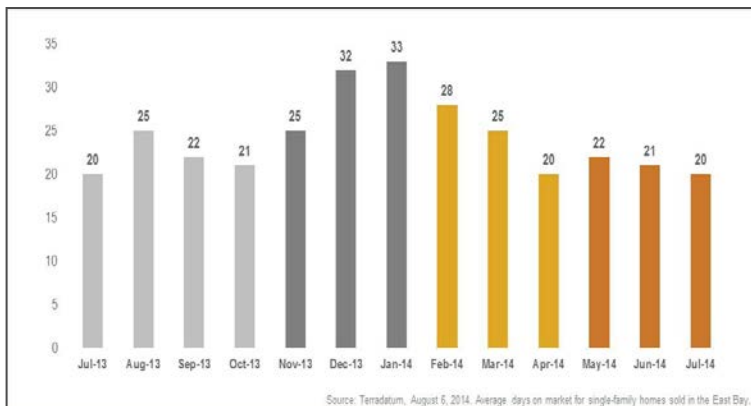

East Bay

Monthly Market Update *(as of August 6, 2014)*

Median Sales Price

Months' Supply of Inventory

Average Days on Market

Sales Price as % of Original Price