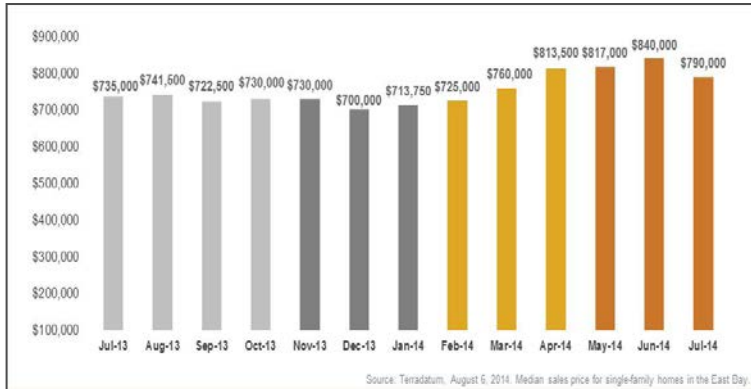

East Bay

Monthly Market Update *(as of August 6, 2014)*

Median Sales Price

Months' Supply of Inventory

Average Days on Market

Sales Price as % of Original Price