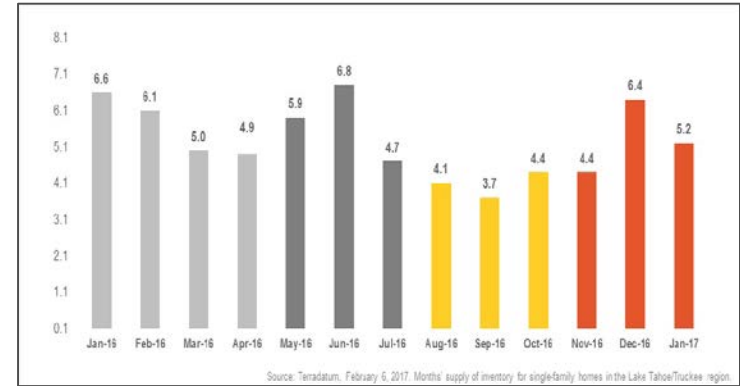

Months' Supply of Inventory