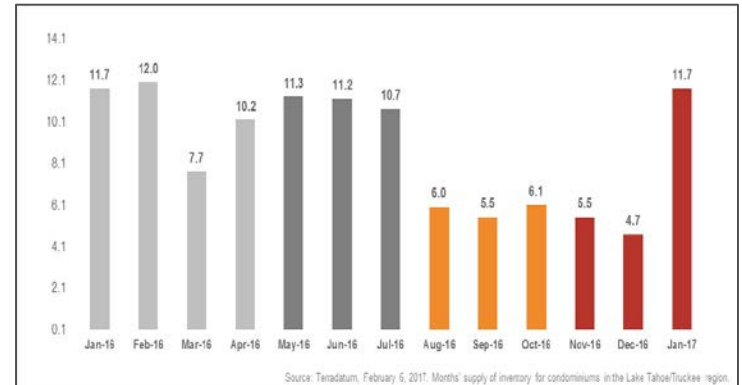

Lake Tahoe/Truckee Condominiums

Monthly Real Estate Update *(as of February 6, 2017)*

Median Sales Price

Months' Supply of Inventory

Average Days on Market

Sales Price as % of Original Price