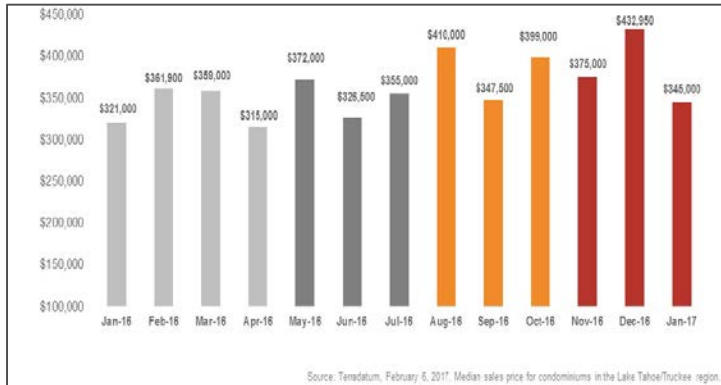

Lake Tahoe/Truckee Condominiums

Monthly Real Estate Update *(as of February 6, 2017)*

Median Sales Price

Months' Supply of Inventory

Average Days on Market

Sales Price as % of Original Price