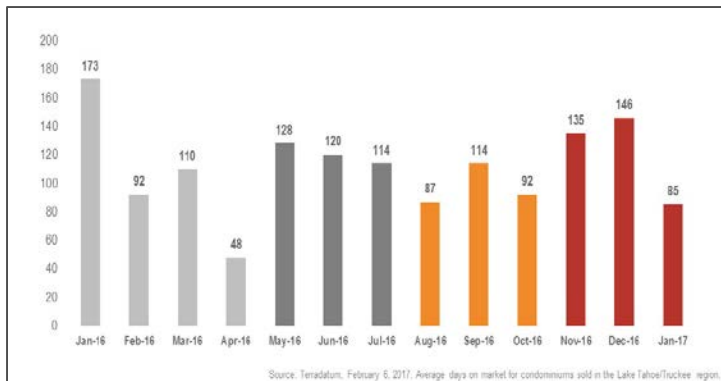

Lake Tahoe/Truckee Condominiums

Monthly Real Estate Update *(as of February 6, 2017)*

Median Sales Price

Months' Supply of Inventory

Average Days on Market

Sales Price as % of Original Price