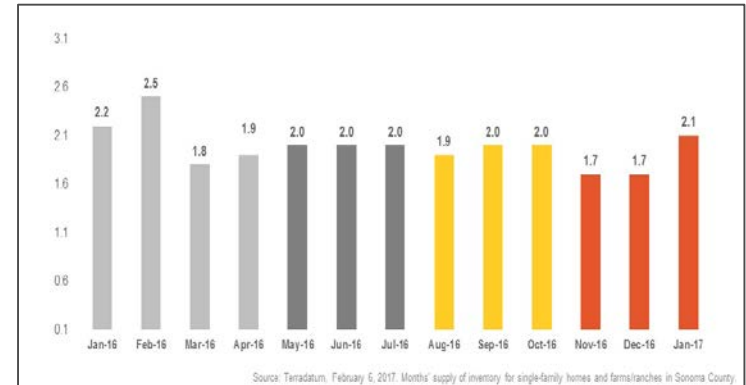

Sonoma County

Monthly Real Estate Update *(as of February 6, 2017)*

Median Sales Price

Months' Supply of Inventory

Average Days on Market

Sales Price as % of Original Price