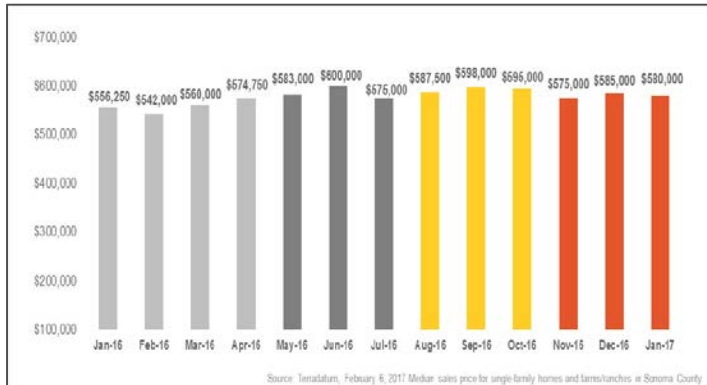

Sonoma County

Monthly Real Estate Update *(as of February 6, 2017)*

Median Sales Price

Months' Supply of Inventory

Average Days on Market

Sales Price as % of Original Price