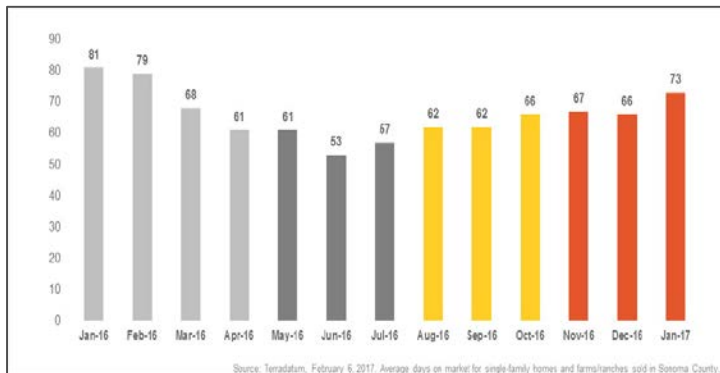

Sonoma County

Monthly Real Estate Update *(as of February 6, 2017)*

Median Sales Price

Months' Supply of Inventory

Average Days on Market

Sales Price as % of Original Price