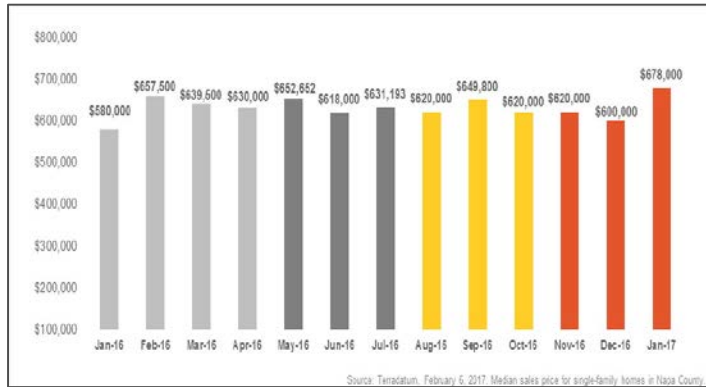

Napa County

Monthly Real Estate Update *(As of February 6, 2017)*

Median Sales Price

Months' Supply of Inventory

Average Days on Market

Sales Price as % of Original Price