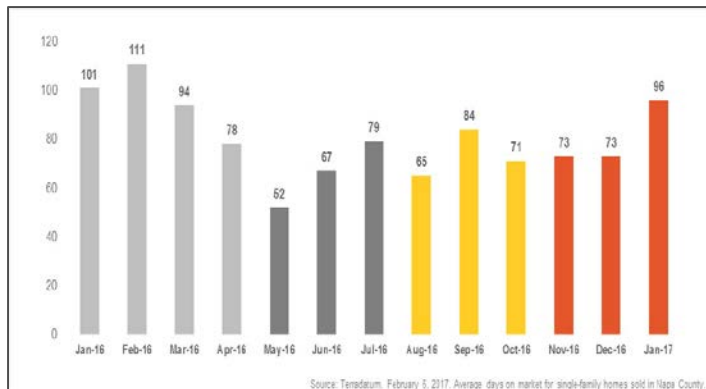

Napa County

Monthly Real Estate Update *(As of February 6, 2017)*

Median Sales Price

Months' Supply of Inventory

Average Days on Market

Sales Price as % of Original Price