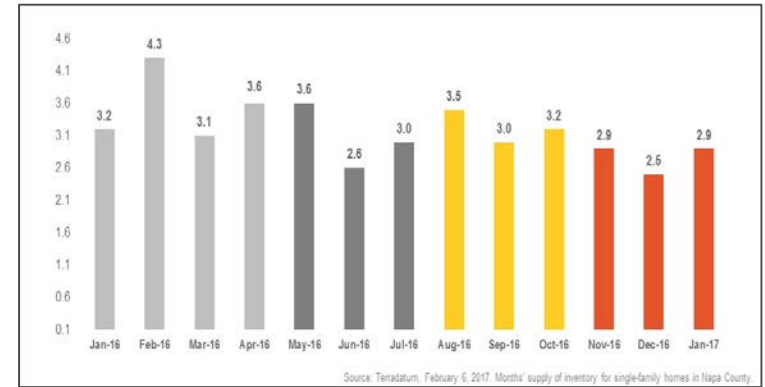

Napa County

Monthly Real Estate Update *(As of February 6, 2017)*

Median Sales Price

Months' Supply of Inventory

Average Days on Market

Sales Price as % of Original Price