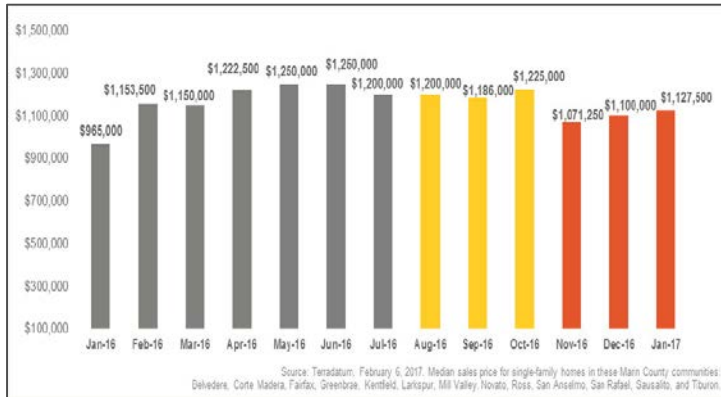

Marin County

Monthly Real Estate Update *(as of February 6, 2017)*

Median Sales Price

Months' Supply of Inventory

Average Days on Market

Sales Price as % of Original Price