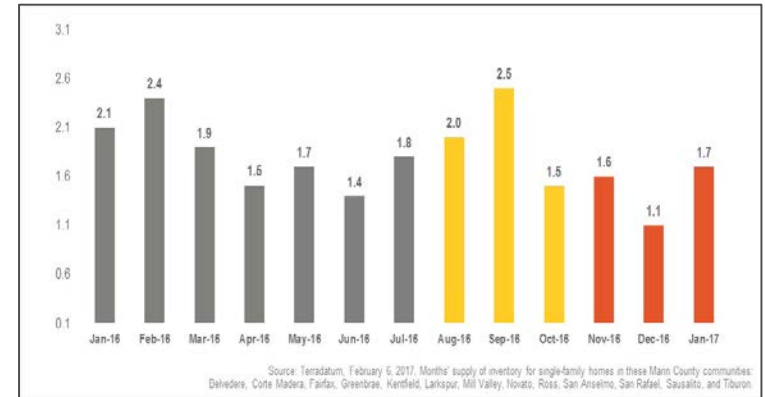

Marin County

Monthly Real Estate Update *(as of February 6, 2017)*

Median Sales Price

Months' Supply of Inventory

Average Days on Market

Sales Price as % of Original Price