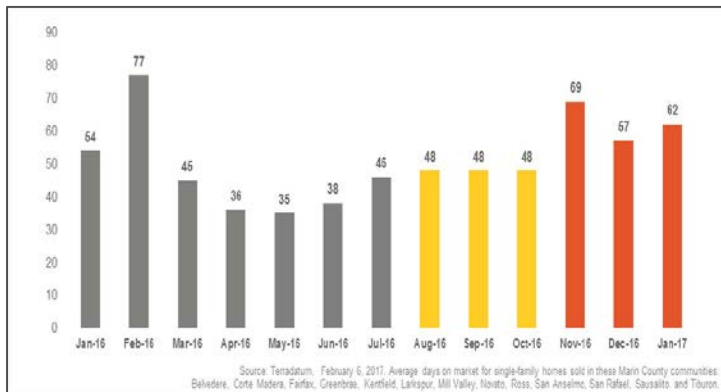

Marin County

Monthly Real Estate Update *(as of February 6, 2017)*

Median Sales Price

Months' Supply of Inventory

Average Days on Market

Sales Price as % of Original Price