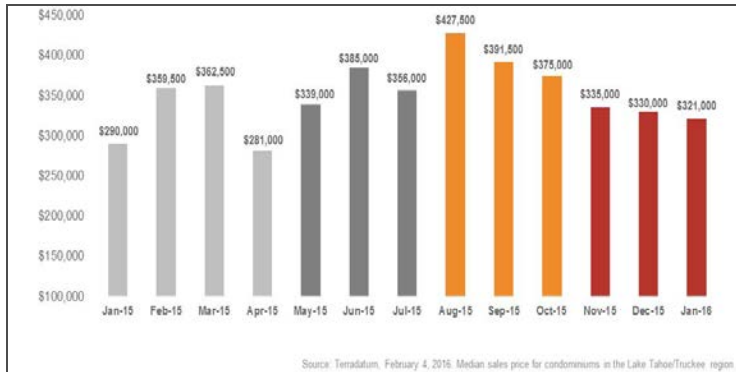

Lake Tahoe/Truckee Condominiums

Monthly Real Estate Update *(as of February 4, 2016)*

Median Sales Price

Months' Supply of Inventory

Average Days on Market

Sales Price as % of Original Price