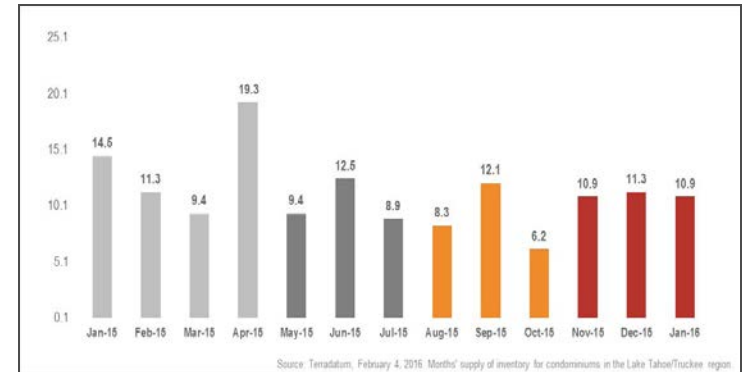

Lake Tahoe/Truckee Condominiums

Monthly Real Estate Update *(as of February 4, 2016)*

Median Sales Price

Months' Supply of Inventory

Average Days on Market

Sales Price as % of Original Price