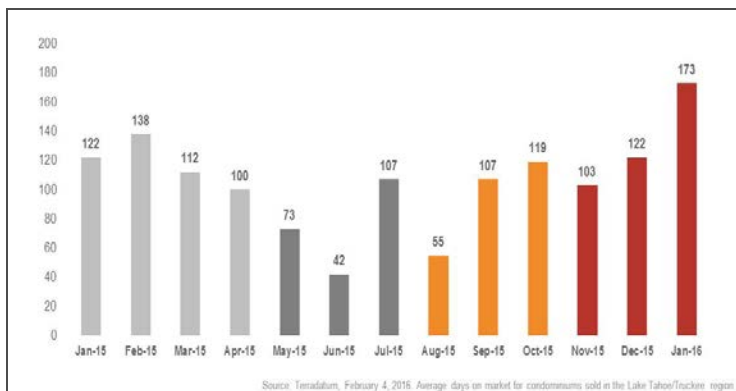

Lake Tahoe/Truckee Condominiums

Monthly Real Estate Update *(as of February 4, 2016)*

Median Sales Price

Months' Supply of Inventory

Average Days on Market

Sales Price as % of Original Price