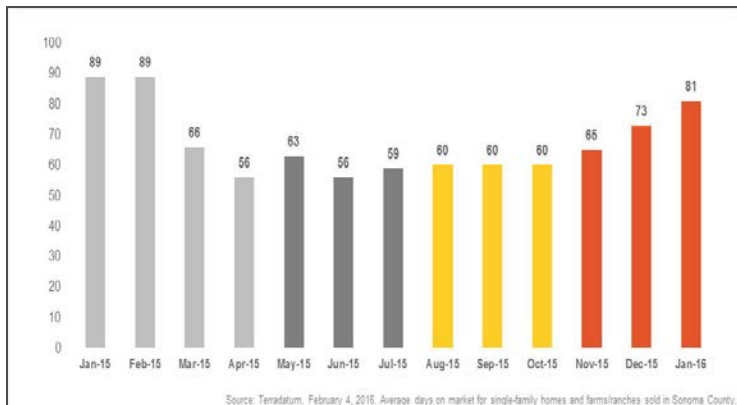

Sonoma County

Monthly Real Estate Update *(as of February 4, 2016)*

Median Sales Price

Months' Supply of Inventory

Average Days on Market

Sales Price as % of Original Price