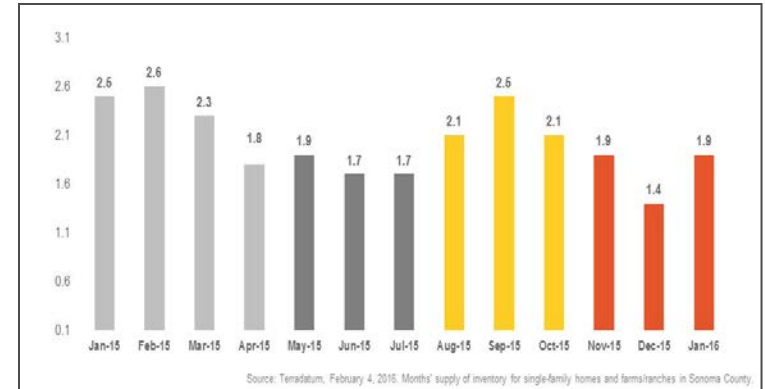

Sonoma County

Monthly Real Estate Update *(as of February 4, 2016)*

Median Sales Price

Months' Supply of Inventory

Average Days on Market

Sales Price as % of Original Price