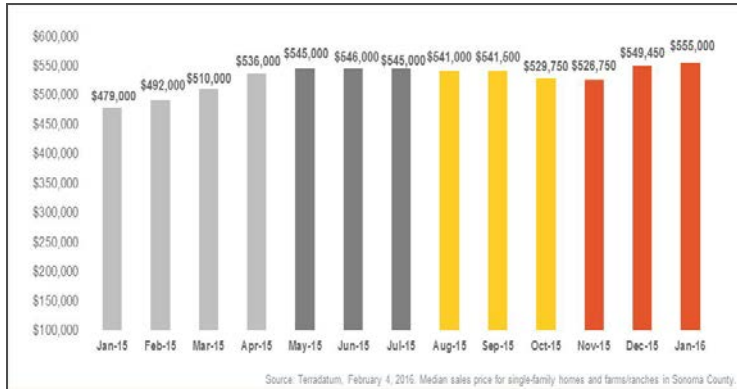

Sonoma County

Monthly Real Estate Update *(as of February 4, 2016)*

Median Sales Price

Months' Supply of Inventory

Average Days on Market

Sales Price as % of Original Price