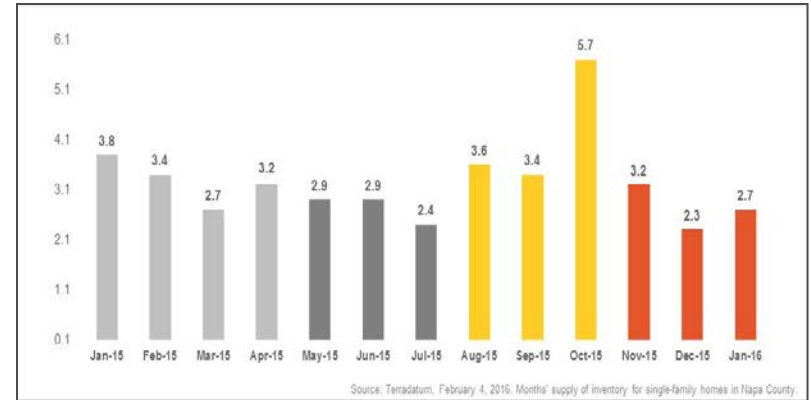

Napa County

Monthly Real Estate Update (As of February 4, 2016)

Median Sales Price

Months' Supply of Inventory

Average Days on Market

Sales Price as % of Original Price