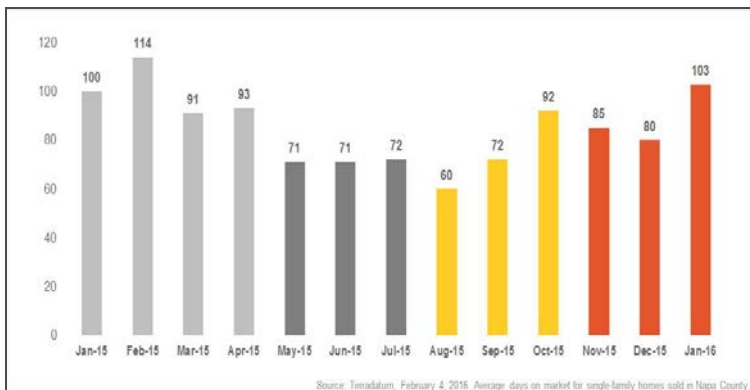

Napa County

Monthly Real Estate Update (As of February 4, 2016)

Median Sales Price

Months' Supply of Inventory

Average Days on Market

Sales Price as % of Original Price