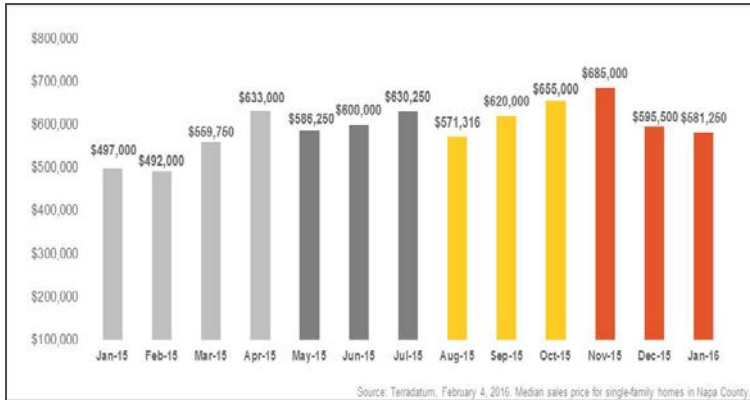

Napa County

Monthly Real Estate Update (As of February 4, 2016)

Median Sales Price

Months' Supply of Inventory

Average Days on Market

Sales Price as % of Original Price