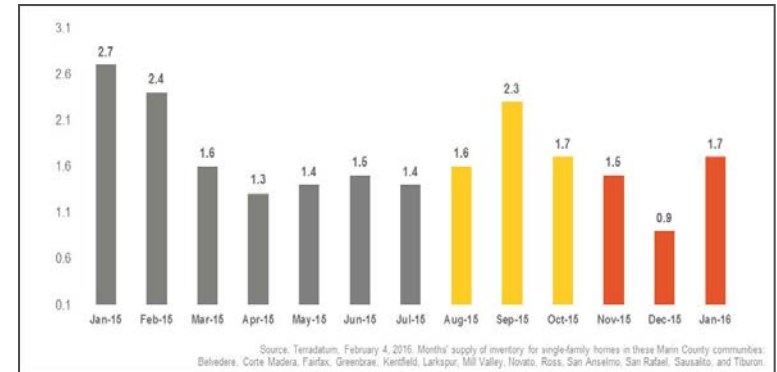

Marin County

Monthly Real Estate Update *(as of February 4, 2016)*

Median Sales Price

Months' Supply of Inventory

Average Days on Market

Sales Price as % of Original Price