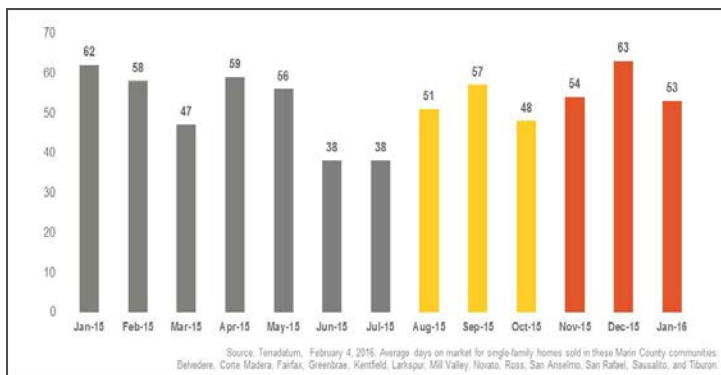

Marin County

Monthly Real Estate Update *(as of February 4, 2016)*

Median Sales Price

Months' Supply of Inventory

Average Days on Market

Sales Price as % of Original Price