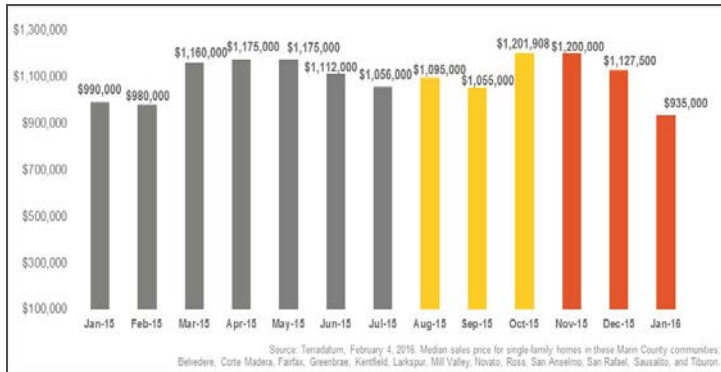

Marin County

Monthly Real Estate Update *(as of February 4, 2016)*

Median Sales Price

Months' Supply of Inventory

Average Days on Market

Sales Price as % of Original Price