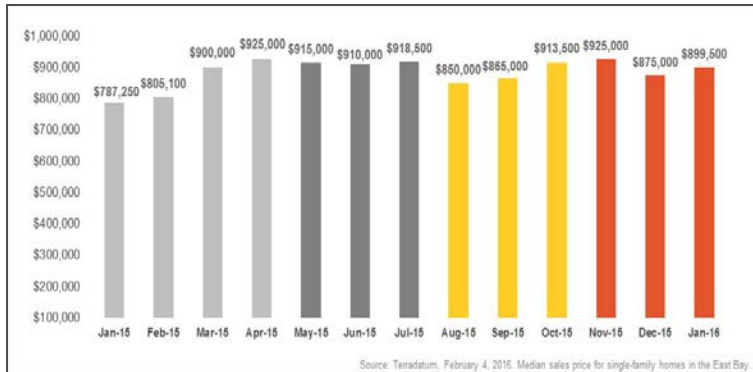

East Bay

Monthly Real Estate Update *(as of February 4, 2016)*

Median Sales Price

Months' Supply of Inventory

Average Days on Market

Sales Price as % of Original Price