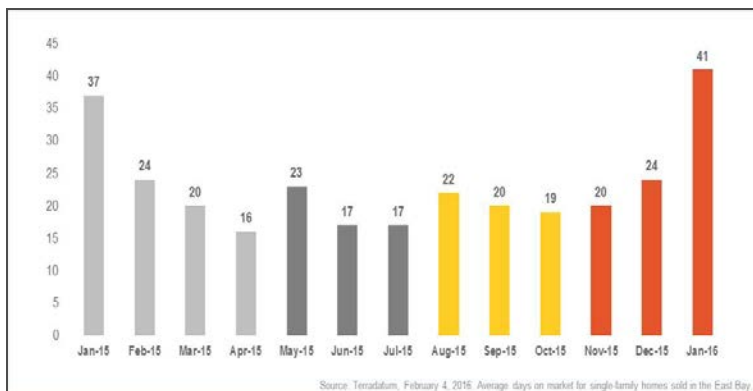

East Bay

Monthly Real Estate Update *(as of February 4, 2016)*

Median Sales Price

Months' Supply of Inventory

Average Days on Market

Sales Price as % of Original Price