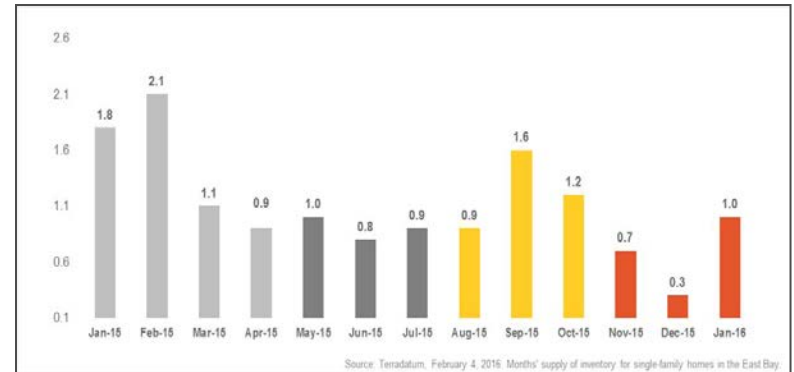

East Bay

Monthly Real Estate Update *(as of February 4, 2016)*

Median Sales Price

Months' Supply of Inventory

Average Days on Market

Sales Price as % of Original Price