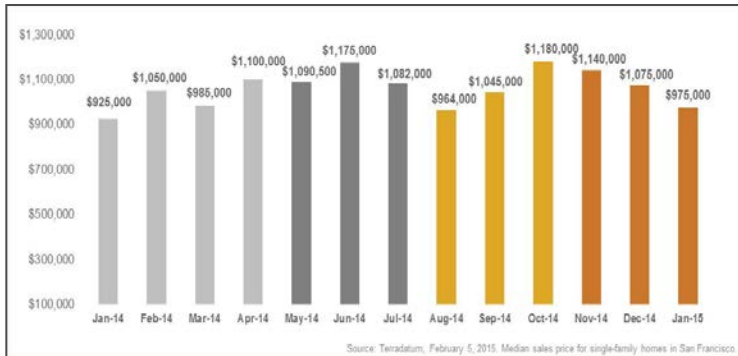

San Francisco Single-Family Homes

Monthly Real Estate Update *(as of February 5, 2015)*

Median Sales Price

Months' Supply of Inventory

Average Days on Market

Sales Price as % of Original Price