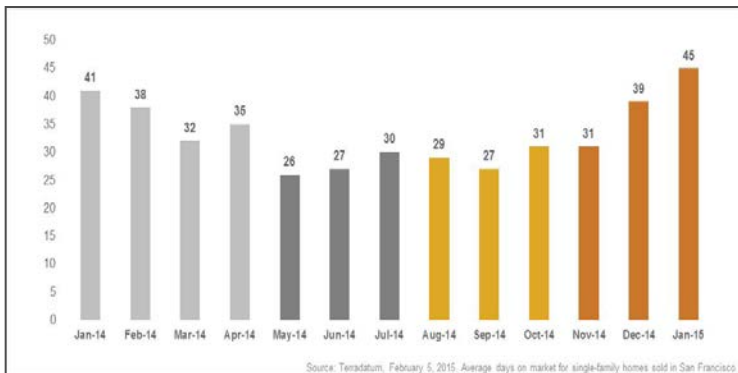

San Francisco Single-Family Homes

Monthly Real Estate Update *(as of February 5, 2015)*

Median Sales Price

Months' Supply of Inventory

Average Days on Market

Sales Price as % of Original Price