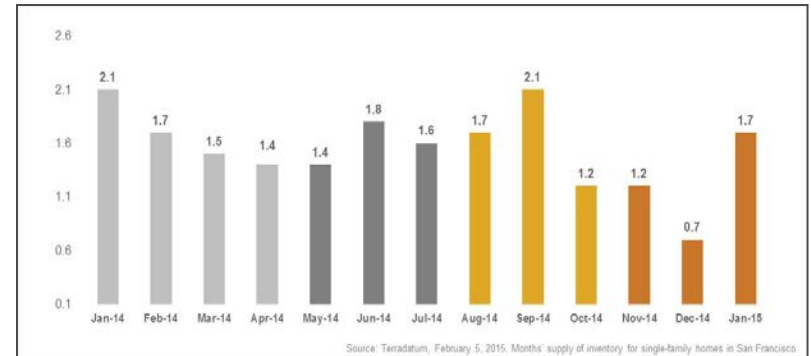

San Francisco Single-Family Homes

Monthly Real Estate Update *(as of February 5, 2015)*

Median Sales Price

Months' Supply of Inventory

Average Days on Market

Sales Price as % of Original Price