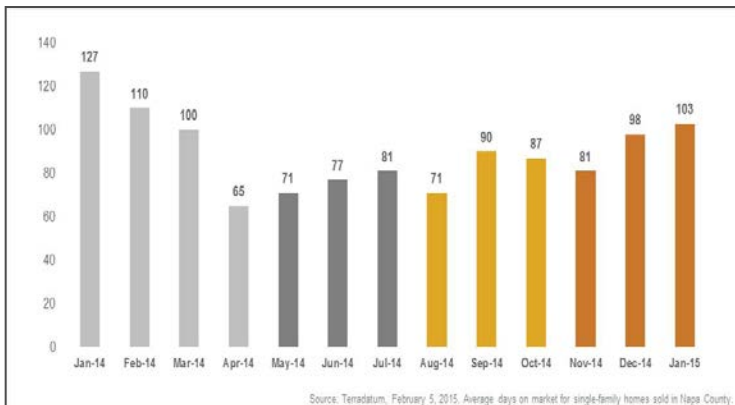

Napa County

Monthly Real Estate Update *(As of February 5, 2015)*

Median Sales Price

Months' Supply of Inventory

Average Days on Market

Sales Price as % of Original Price