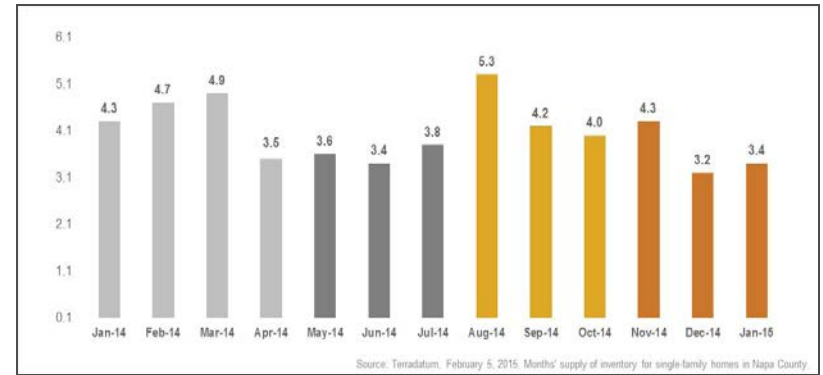

Napa County

Monthly Real Estate Update *(As of February 5, 2015)*

Median Sales Price

Months' Supply of Inventory

Average Days on Market

Sales Price as % of Original Price