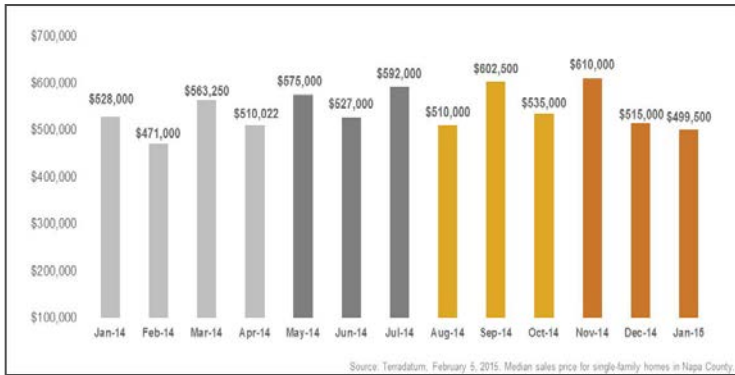

Napa County

Monthly Real Estate Update *(As of February 5, 2015)*

Median Sales Price

Months' Supply of Inventory

Average Days on Market

Sales Price as % of Original Price