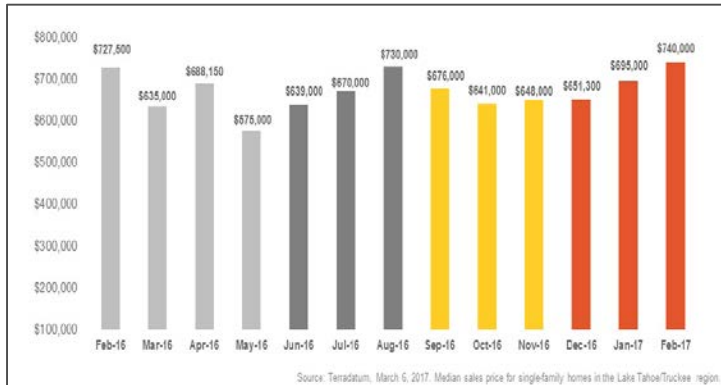

Lake Tahoe/Truckee Single-Family Homes

Monthly Real Estate Update *(as of March 6, 2017)*

Median Sales Price

Months' Supply of Inventory

Average Days on Market

Sales Price as % of Original Price