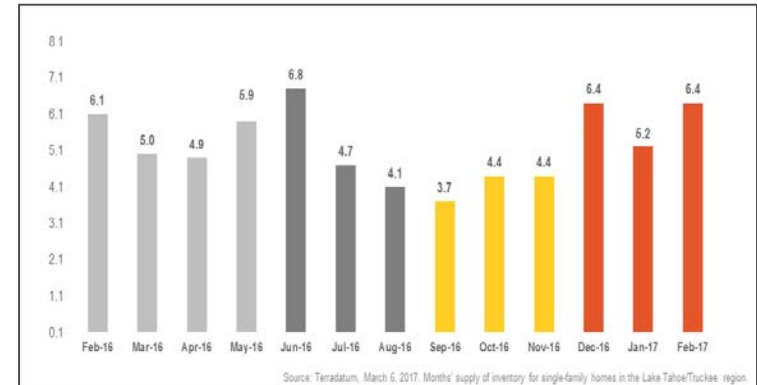

Lake Tahoe/Truckee Single-Family Homes

Monthly Real Estate Update *(as of March 6, 2017)*

Median Sales Price

Months' Supply of Inventory

Average Days on Market

Sales Price as % of Original Price