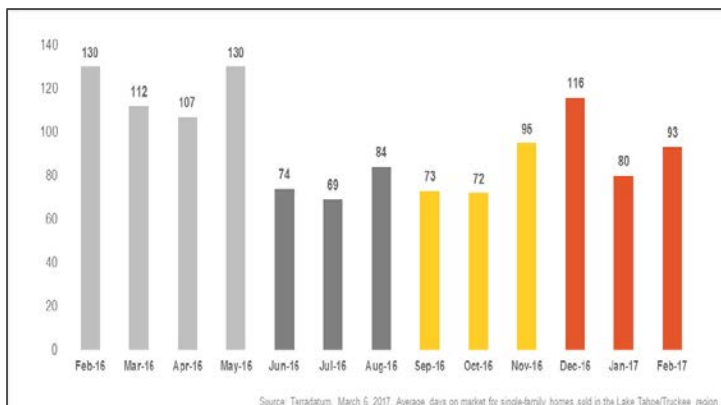

Lake Tahoe/Truckee Single-Family Homes

Monthly Real Estate Update *(as of March 6, 2017)*

Median Sales Price

Months' Supply of Inventory

Average Days on Market

Sales Price as % of Original Price