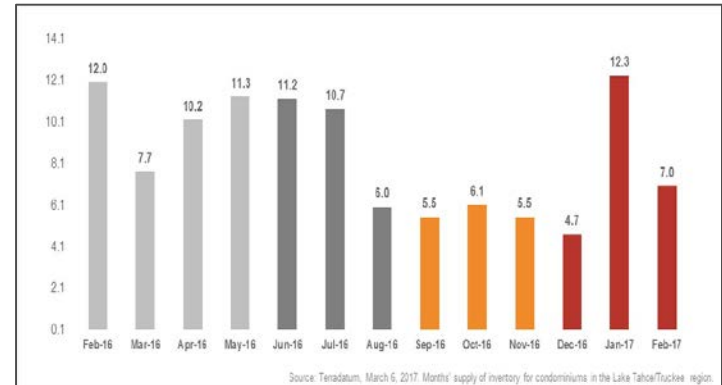

Lake Tahoe/Truckee Condominiums

Monthly Real Estate Update *(as of March 6, 2017)*

Median Sales Price

Months' Supply of Inventory

Average Days on Market

Sales Price as % of Original Price