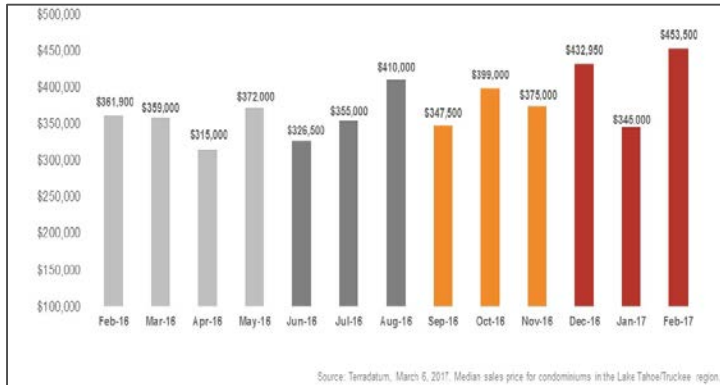

Lake Tahoe/Truckee Condominiums

Monthly Real Estate Update *(as of March 6, 2017)*

Median Sales Price

Months' Supply of Inventory

Average Days on Market

Sales Price as % of Original Price