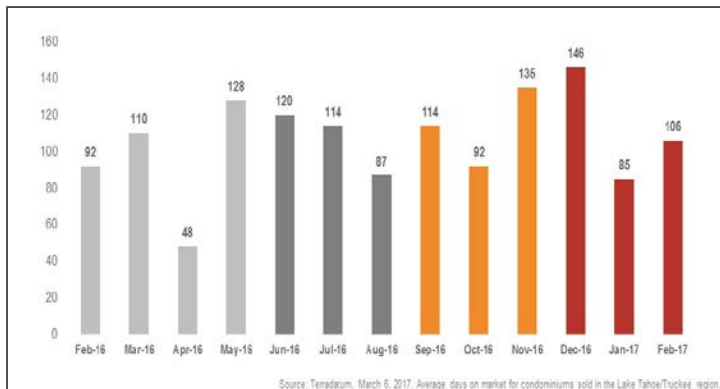

Lake Tahoe/Truckee Condominiums

Monthly Real Estate Update *(as of March 6, 2017)*

Median Sales Price

Months' Supply of Inventory

Average Days on Market

Sales Price as % of Original Price