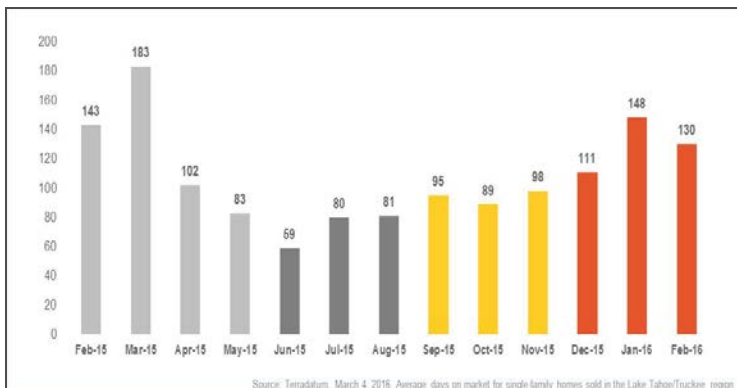

Lake Tahoe/Truckee Single-Family Homes

Monthly Real Estate Update *(as of March 4, 2016)*

Median Sales Price

Months' Supply of Inventory

Average Days on Market

Sales Price as % of Original Price