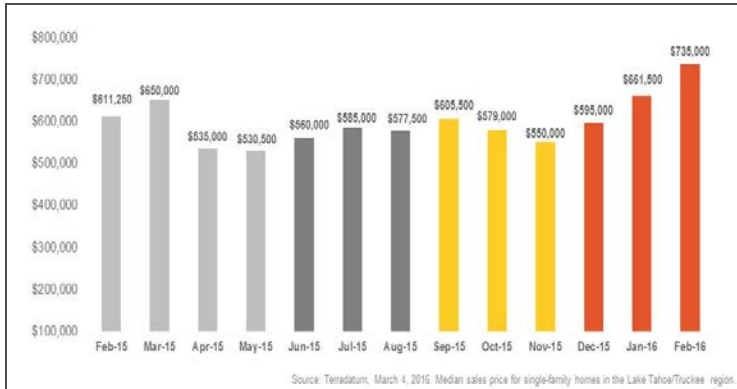

Lake Tahoe/Truckee Single-Family Homes

Monthly Real Estate Update *(as of March 4, 2016)*

Median Sales Price

Months' Supply of Inventory

Average Days on Market

Sales Price as % of Original Price