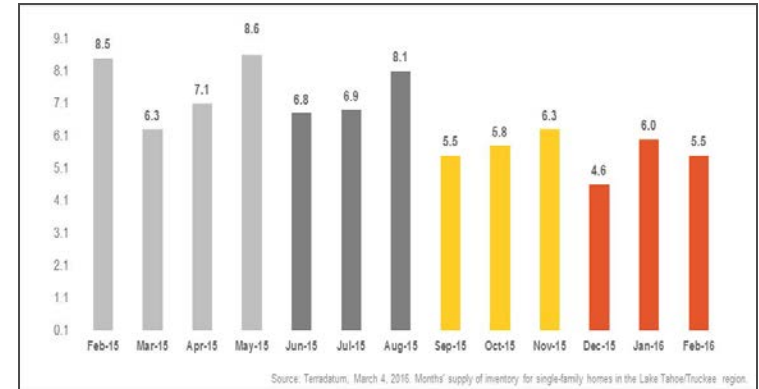

Lake Tahoe/Truckee Single-Family Homes

Monthly Real Estate Update *(as of March 4, 2016)*

Median Sales Price

Months' Supply of Inventory

Average Days on Market

Sales Price as % of Original Price