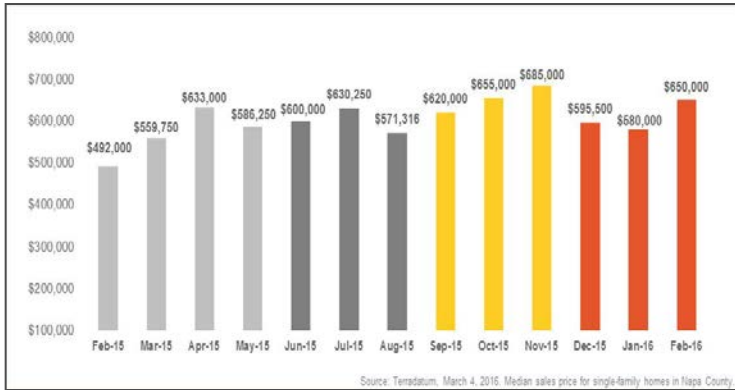

Napa County

Monthly Real Estate Update *(As of March 4, 2016)*

Median Sales Price

Months' Supply of Inventory

Average Days on Market

Sales Price as % of Original Price