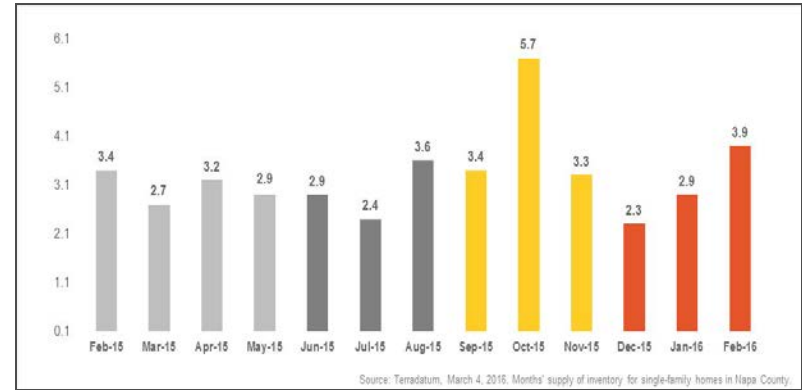

Napa County

Monthly Real Estate Update *(As of March 4, 2016)*

Median Sales Price

Months' Supply of Inventory

Average Days on Market

Sales Price as % of Original Price