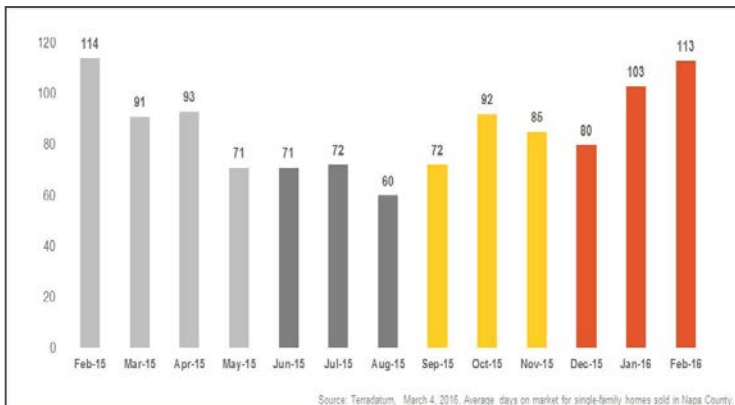

Napa County

Monthly Real Estate Update *(As of March 4, 2016)*

Median Sales Price

Months' Supply of Inventory

Average Days on Market

Sales Price as % of Original Price