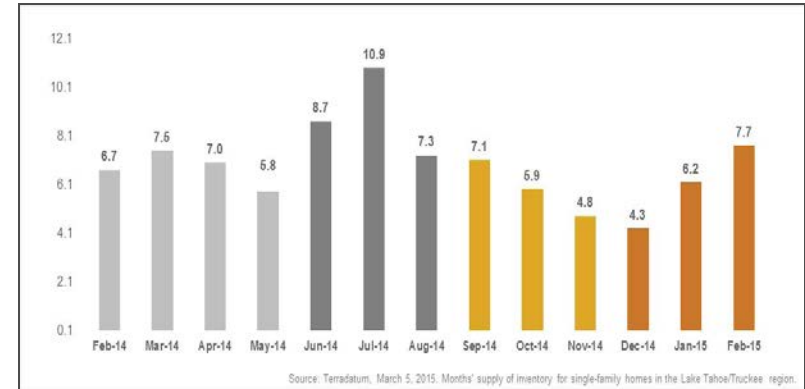

Lake Tahoe/Truckee Single-Family Homes

Monthly Real Estate Update *(as of March 5, 2015)*

Median Sales Price

Months' Supply of Inventory

Average Days on Market

Sales Price as % of Original Price