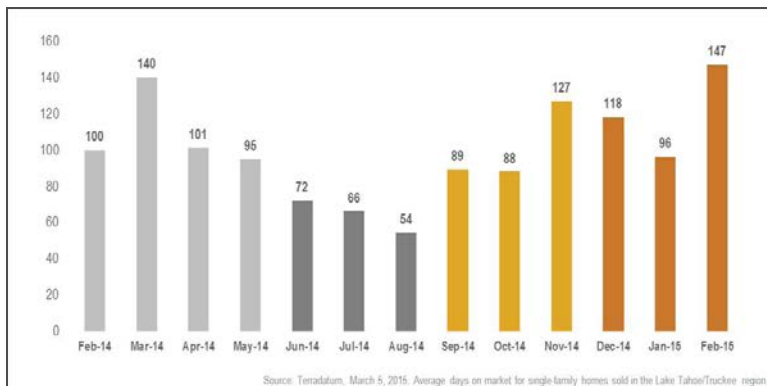

Lake Tahoe/Truckee Single-Family Homes

Monthly Real Estate Update *(as of March 5, 2015)*

Median Sales Price

Months' Supply of Inventory

Average Days on Market

Sales Price as % of Original Price