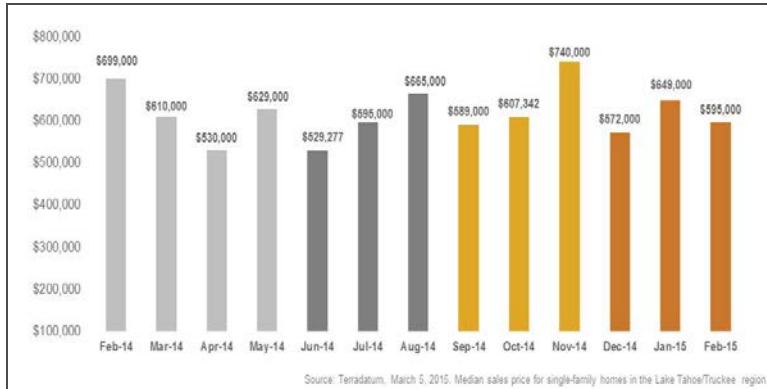

Lake Tahoe/Truckee Single-Family Homes

Monthly Real Estate Update *(as of March 5, 2015)*

Median Sales Price

Months' Supply of Inventory

Average Days on Market

Sales Price as % of Original Price