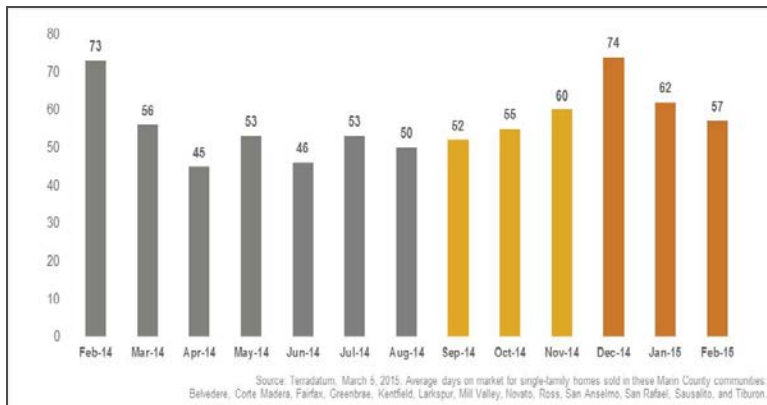

Marin County

Monthly Real Estate Update *(as of March 5, 2015)*

Median Sales Price

Months' Supply of Inventory

Average Days on Market

Sales Price as % of Original Price