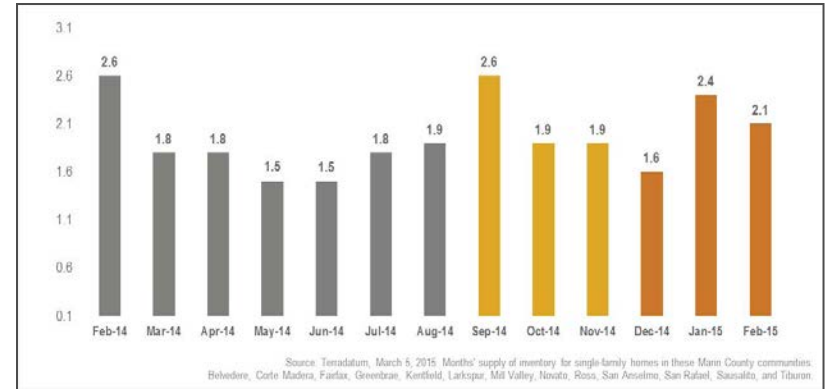

Marin County

Monthly Real Estate Update *(as of March 5, 2015)*

Median Sales Price

Months' Supply of Inventory

Average Days on Market

Sales Price as % of Original Price