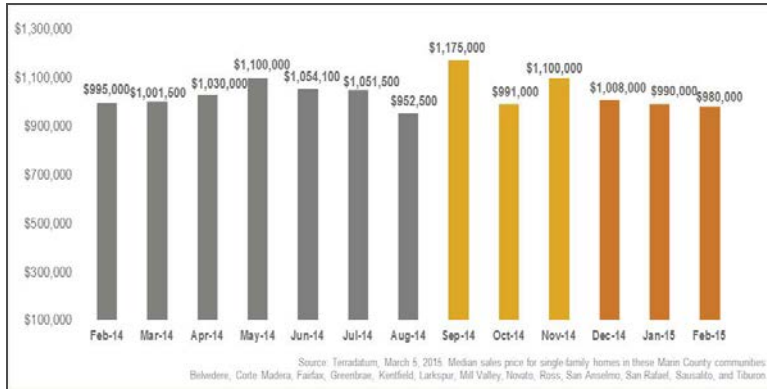

Marin County

Monthly Real Estate Update *(as of March 5, 2015)*

Median Sales Price

Months' Supply of Inventory

Average Days on Market

Sales Price as % of Original Price