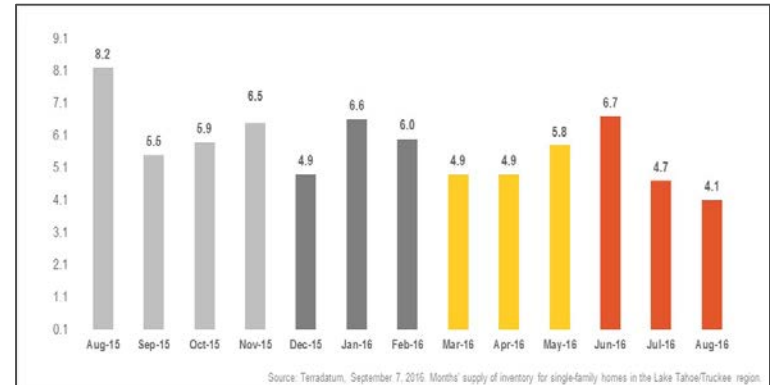

Lake Tahoe/Truckee Single-Family Homes

Monthly Real Estate Update *(as of September 7, 2016)*

Median Sales Price

Months' Supply of Inventory

Average Days on Market

Sales Price as % of Original Price