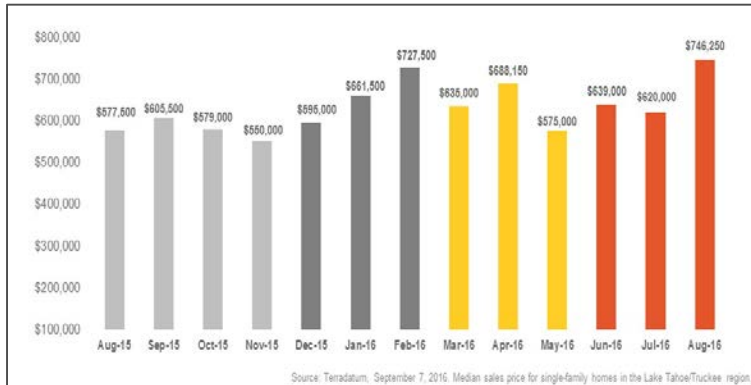

Lake Tahoe/Truckee Single-Family Homes

Monthly Real Estate Update *(as of September 7, 2016)*

Median Sales Price

Months' Supply of Inventory

Average Days on Market

Sales Price as % of Original Price