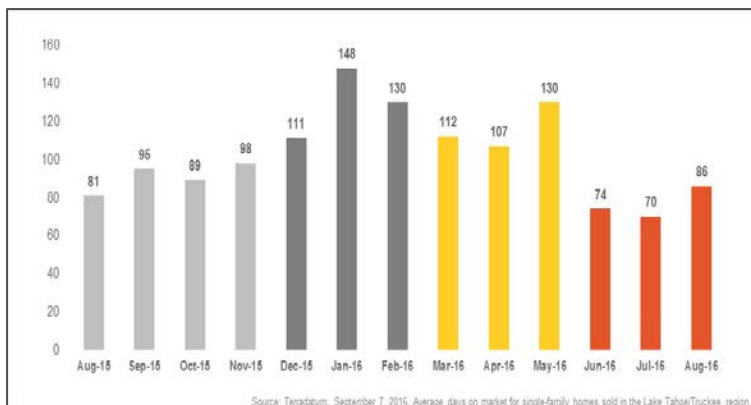

Lake Tahoe/Truckee Single-Family Homes

Monthly Real Estate Update *(as of September 7, 2016)*

Median Sales Price

Months' Supply of Inventory

Average Days on Market

Sales Price as % of Original Price