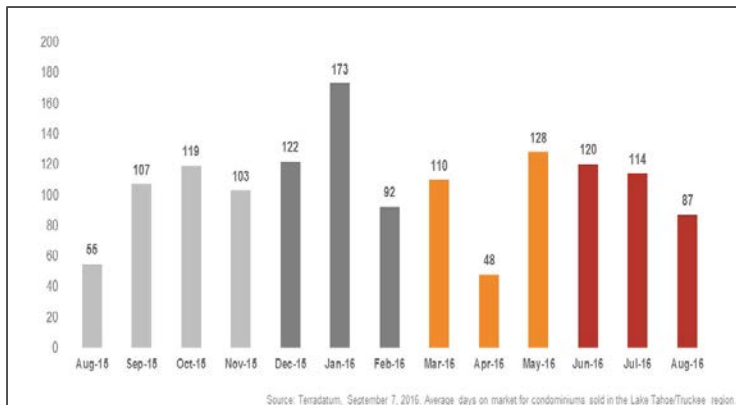

Lake Tahoe/Truckee Condominiums

Monthly Real Estate Update *(as of September 7, 2016)*

Median Sales Price

Months' Supply of Inventory

Average Days on Market

Sales Price as % of Original Price