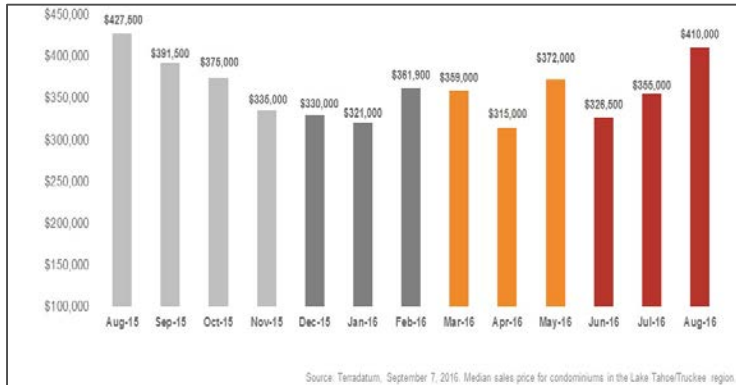

Lake Tahoe/Truckee Condominiums

Monthly Real Estate Update *(as of September 7, 2016)*

Median Sales Price

Months' Supply of Inventory

Average Days on Market

Sales Price as % of Original Price