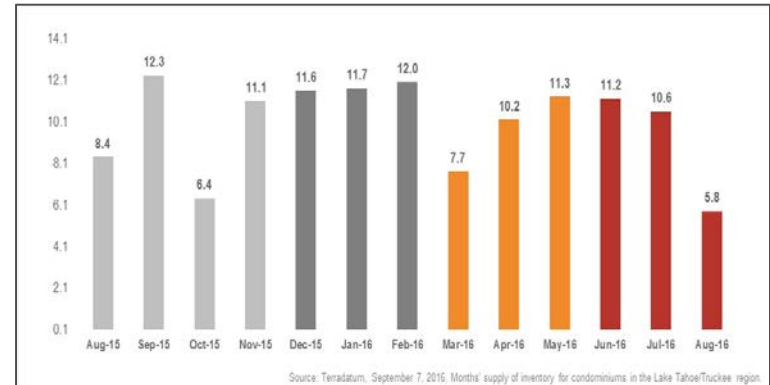

Lake Tahoe/Truckee Condominiums

Monthly Real Estate Update *(as of September 7, 2016)*

Median Sales Price

Months' Supply of Inventory

Average Days on Market

Sales Price as % of Original Price