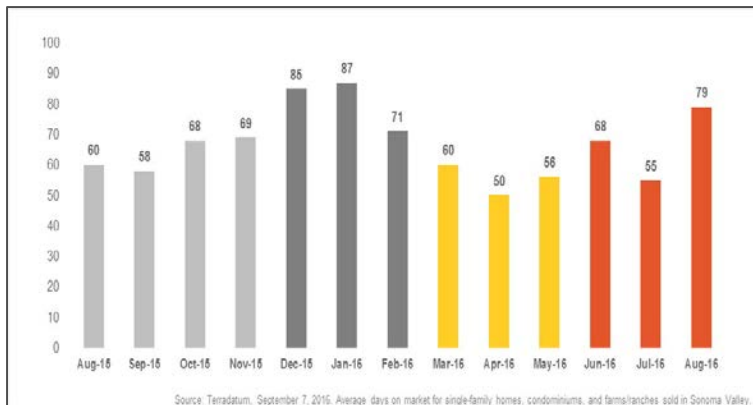

Sonoma Valley

Monthly Real Estate Update *(as of September 7, 2016)*

Median Sales Price

Months' Supply of Inventory

Average Days on Market

Sales Price as % of Original Price