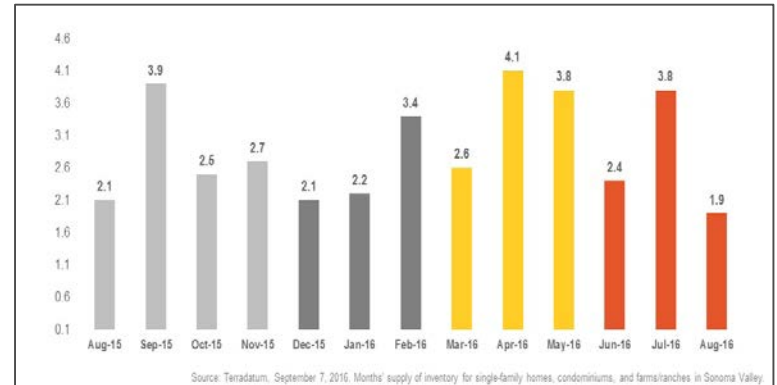

Sonoma Valley

Monthly Real Estate Update *(as of September 7, 2016)*

Median Sales Price

Months' Supply of Inventory

Average Days on Market

Sales Price as % of Original Price