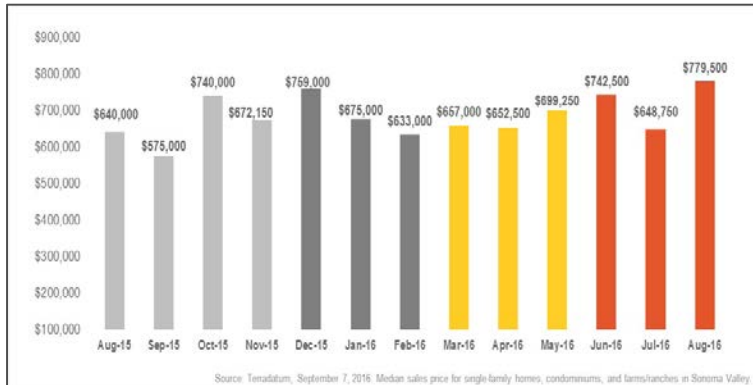

Sonoma Valley

Monthly Real Estate Update *(as of September 7, 2016)*

Median Sales Price

Months' Supply of Inventory

Average Days on Market

Sales Price as % of Original Price