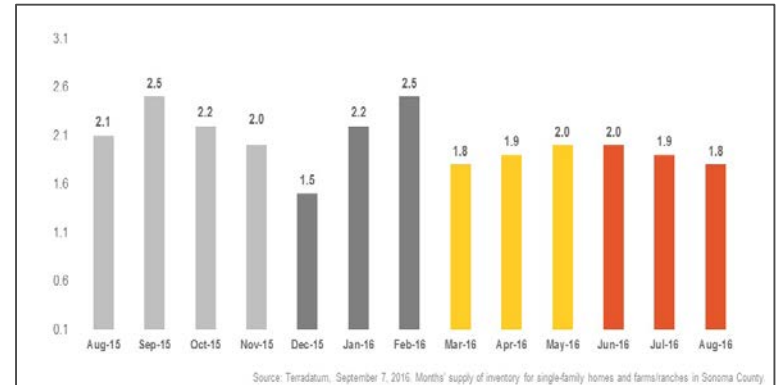

Sonoma County

Monthly Real Estate Update *(as of September 7, 2016)*

Median Sales Price

Months' Supply of Inventory

Average Days on Market

Sales Price as % of Original Price