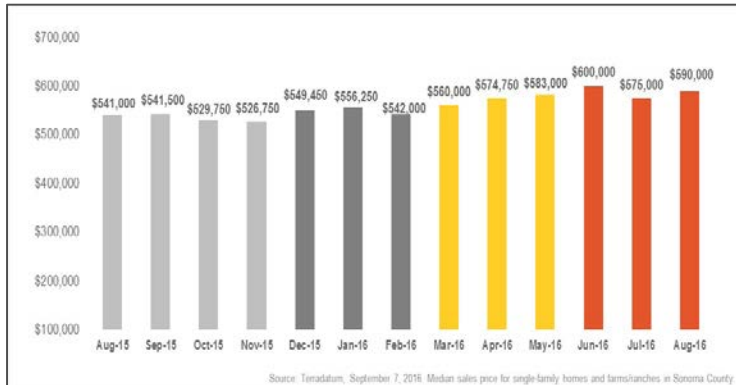

Sonoma County

Monthly Real Estate Update *(as of September 7, 2016)*

Median Sales Price

Months' Supply of Inventory

Average Days on Market

Sales Price as % of Original Price