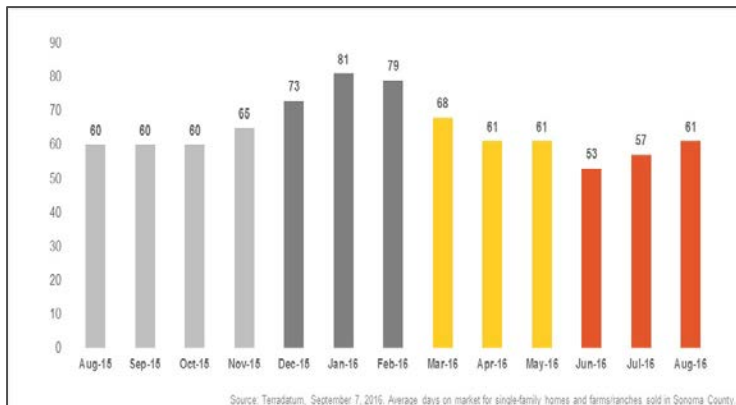

Sonoma County

Monthly Real Estate Update *(as of September 7, 2016)*

Median Sales Price

Months' Supply of Inventory

Average Days on Market

Sales Price as % of Original Price