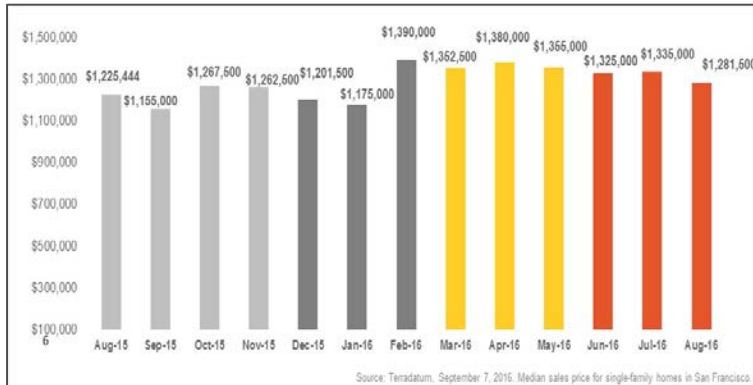

San Francisco Single-Family Homes

Monthly Real Estate Update *(as of September 7, 2016)*

Median Sales Price

Months' Supply of Inventory

Average Days on Market

Sales Price as % of Original Price