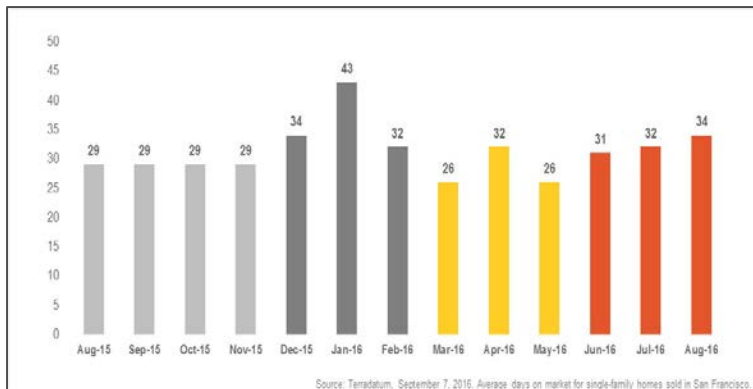

San Francisco Single-Family Homes

Monthly Real Estate Update *(as of September 7, 2016)*

Median Sales Price

Months' Supply of Inventory

Average Days on Market

Sales Price as % of Original Price