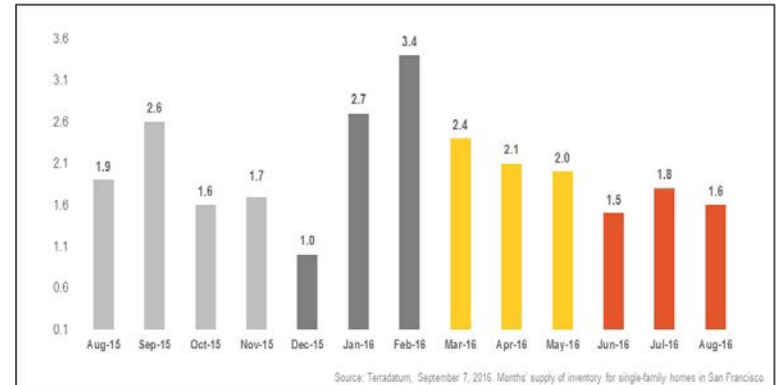

San Francisco Single-Family Homes

Monthly Real Estate Update *(as of September 7, 2016)*

Median Sales Price

Months' Supply of Inventory

Average Days on Market

Sales Price as % of Original Price