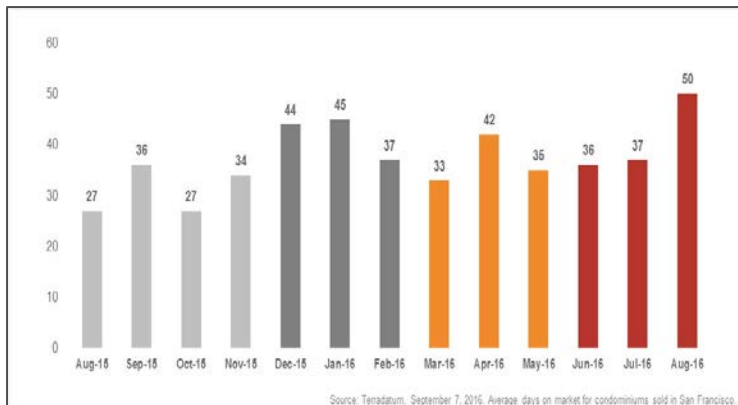

San Francisco Condominiums

Monthly Real Estate Update *(as of September 7, 2016)*

Median Sales Price

Months' Supply of Inventory

Average Days on Market

Sales Price as % of Original Price