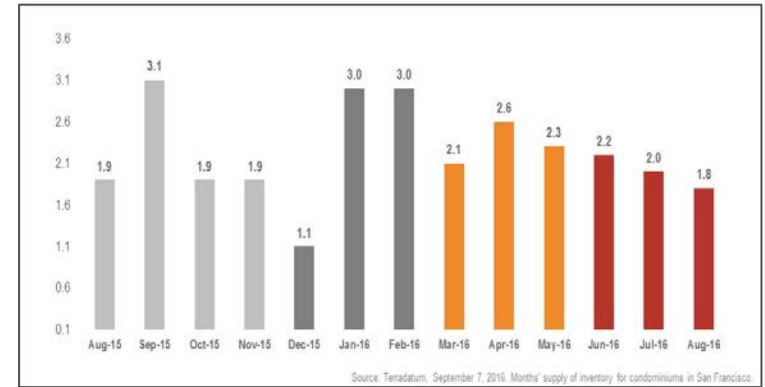

San Francisco Condominiums

Monthly Real Estate Update *(as of September 7, 2016)*

Median Sales Price

Months' Supply of Inventory

Average Days on Market

Sales Price as % of Original Price