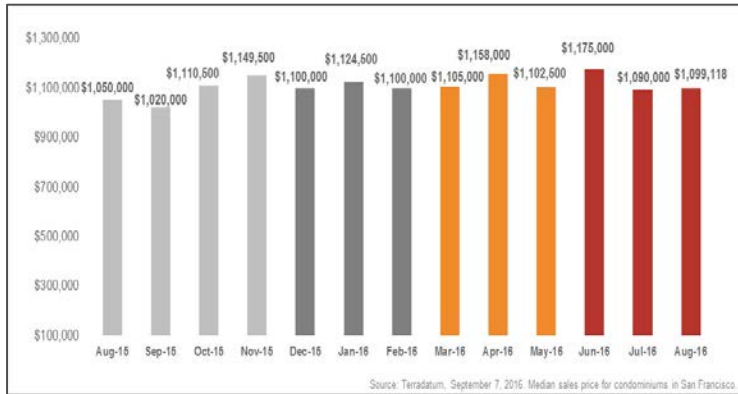

San Francisco Condominiums

Monthly Real Estate Update *(as of September 7, 2016)*

Median Sales Price

Months' Supply of Inventory

Average Days on Market

Sales Price as % of Original Price