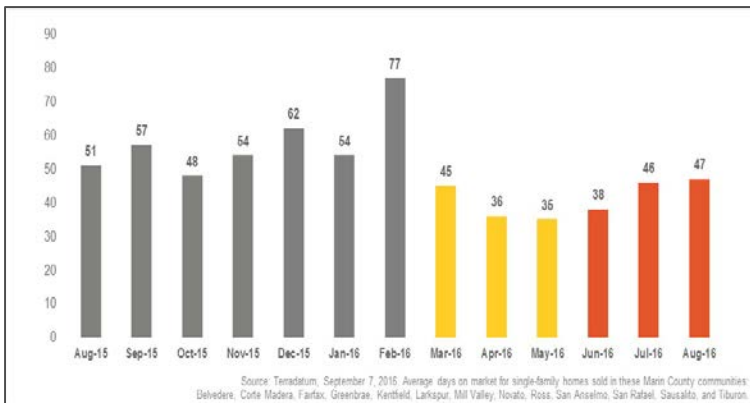

Marin County

Monthly Real Estate Update *(as of September 7, 2016)*

Median Sales Price

Months' Supply of Inventory

Average Days on Market

Sales Price as % of Original Price