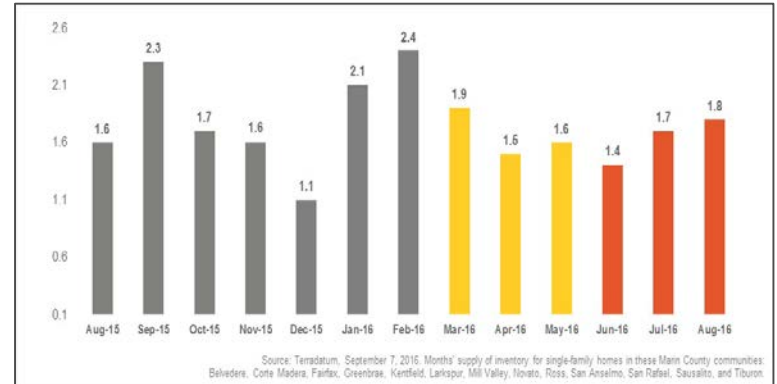

Marin County

Monthly Real Estate Update *(as of September 7, 2016)*

Median Sales Price

Months' Supply of Inventory

Average Days on Market

Sales Price as % of Original Price