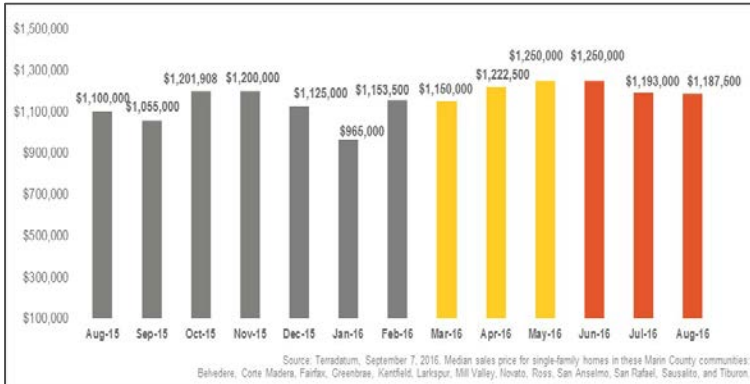

Marin County

Monthly Real Estate Update *(as of September 7, 2016)*

Median Sales Price

Months' Supply of Inventory

Average Days on Market

Sales Price as % of Original Price